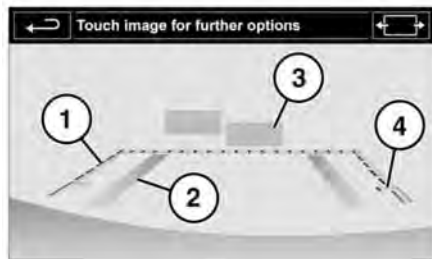

The Rear camera is located above the rear number plate.

E17498Z

When Reverse (R) gear is selected, the Touch screen automatically displays a wide-angle, colour image from the rear of the vehicle.

Note: Vehicles with a Surround camera system can also split the screen's rear-view image, to also display a 360° view. See **84, TOUCH SCREEN HOME MENU**.

The Rear camera provides a rear-view image to assist in reversing the vehicle. Overlaid on the image are reversing guide lines and an indication of which sensors are active.

Note: The Rear camera display has priority over the Parking aids display. To cancel the Rear camera display at any time, press the **Home menu** button or touch the Back soft key.

E16139A

1. Dotted line: The safe working width of the vehicle (including the exterior mirrors).
2. Solid line: The projected path, based on the current steering wheel position.
3. Parking sensor activation: A coloured area appears, to indicate which rear sensor(s) has been activated.
4. Loadspace access guide line: Do not reverse beyond this point if access is required for the Loadspace.