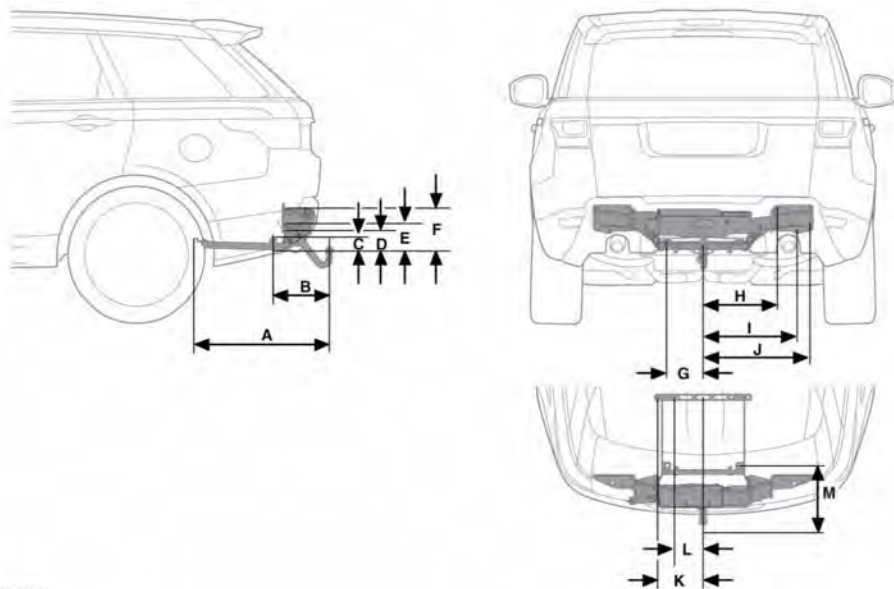

TOW BALL AND MOUNTING POINT DIMENSIONS (Powered tow bar)

E150893

Dimension	(mm)
A	739
B	331
C	70
D	128
E	170
F	261
G	217
H	438
I	556
J	633
K	274

Dimension	(mm)
L	187
M	331