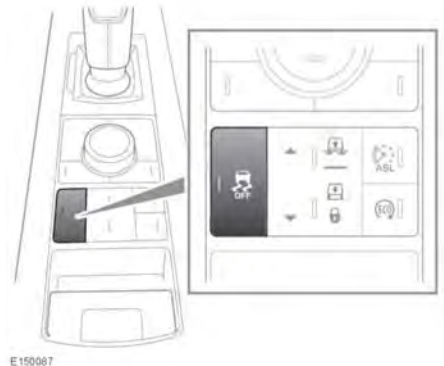

⚠ In extremely low temperatures below -20°C , vehicles may initially have reduced stability and braking performance. In these conditions, drive with extra caution.

DSC is activated automatically when the ignition is switched on.

DSC maintains vehicle stability, even in critical driving situations. The system controls dynamic stability when accelerating and when starting from a standstill. Additionally, it identifies unstable driving behaviour, such as understeer and oversteer and helps to keep the vehicle under control by manipulating the engine output and applying the brakes at individual wheels. Some noise may be generated when the brakes are applied.

SWITCHING DSC OFF

⚠ Safety may be reduced by inappropriately disabling Dynamic Stability Control (DSC). In the majority of driving situations and particularly on-road, it is recommended that you do not disable DSC.

ⓘ DSC must be switched off when traction devices are fitted. See **302, USING SNOW CHAINS**.

In some driving conditions, it may be appropriate to disable DSC to improve traction. These conditions include:

- Rocking the vehicle out of a hollow or deep rut.
- Pulling away in deep snow or on a loose surface.
- Driving through deep sand or mud.

E150067

To disable DSC, press and briefly hold the DSC OFF button. A chime will sound and the Message centre will temporarily display **DSC OFF** to confirm. The DSC OFF warning lamp will illuminate (see **60, DYNAMIC STABILITY CONTROL (DSC) (AMBER)**). Deactivating DSC also reduces the level of Traction control intervention and may lead to an increase in wheel spin.

Note: DSC cannot be disabled in Automatic mode. See **168, TERRAIN RESPONSE OPERATION**.

SWITCHING DSC ON

Note: DSC is enabled automatically when the ignition is switched on.