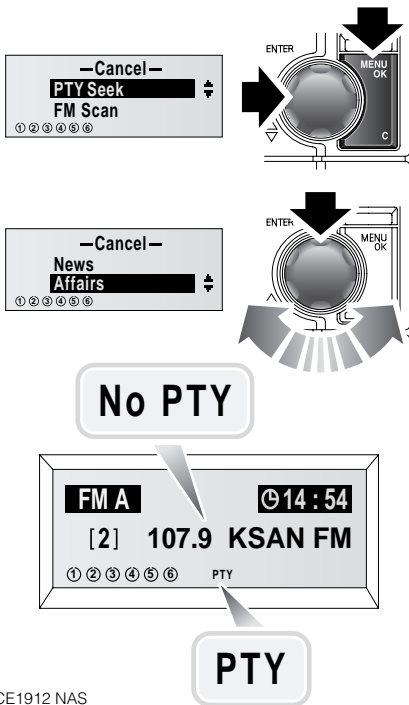

Radio

PTY (PROGRAM TYPE)

The RBDS (Radio Broadcast Data System) allows programs to be categorised by the broadcast type (rock music, current affairs, news etc.).

This in turn, allows you to search for a station by choosing the type of broadcast that you wish to listen to.

PTY search

ICE1912 NAS

To search for a station by program type RBDS must be set to ON. Press the **MENU/OK** button to enter the menu. Use the rotary control to scroll through the menu until **PTY Seek** is highlighted, then press the rotary control.

Having entered the **PTY** menu, use the rotary control to scroll through the program types until your choice is highlighted. Press either the rotary control, or the **MENU/OK** button to select the program type and start the search.

Once a matching station is found, it will continue to play. If you wish to continue searching, press the seek up or seek down button within thirty seconds. To continue listening to the station, no action is required as it will remain tuned, and can be stored as a pre-set if required.