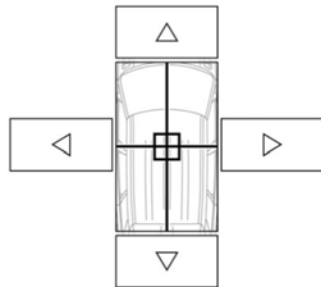

Long press:

- To auto seek up the frequency to the next radio station.

9. Press to decrease the volume for any source.

10. MODE:

- Short press to scroll through all the Audio/Video sources.
- Long press to scroll through the Audio/Video source sub-selections, e.g. in My music: iPod, Bluetooth, stored CD and CD.

11. Seek down:

Short press:

- To select the previous radio preset.
- To select the previous track or start of the current track on the chosen audio source - CD, MP3 etc.
- When a telephone is in use, press to scroll down lists of calls or phonebook entries.
- To select the previous TV channel on the channel list or the previous DVD chapter.

Long press:

- To auto seek down the frequency to the next radio station.

AUDIO SETTINGS

To view the **Audio/Video** menu, press the **AUDIO VIDEO** hard key. Touch the **Settings** soft key, and then select **Audio settings** to access the **Audio settings** menu.

To adjust the sound settings:

1. Touch the **+** or **-** soft keys to adjust the **bass**, **treble** or **subwoofer** levels.
2. If **Meridian Surround** is fitted, touch **DPLIIx**, **DTS Neo:6**, **Meridian Trifield** or select **Stereo** to switch the surround sound off.
3. If **Meridian Signature Reference** is fitted, select **3D surround** and touch **DPLIIz**, **DTS Neo:X** or **Meridian Trifield 3D** to activate 3D surround mode.

Note: Surround sound options are not available for certain sources where the surround sound mode is set automatically.

To adjust balance and fade:

E150928

1. From the sound settings menu, select **Balance/Fade**.
2. Touch the arrow soft keys to move the sound focal point to the desired area of the vehicle. Alternatively, touch the sound focal point and 'drag' it to the required position.