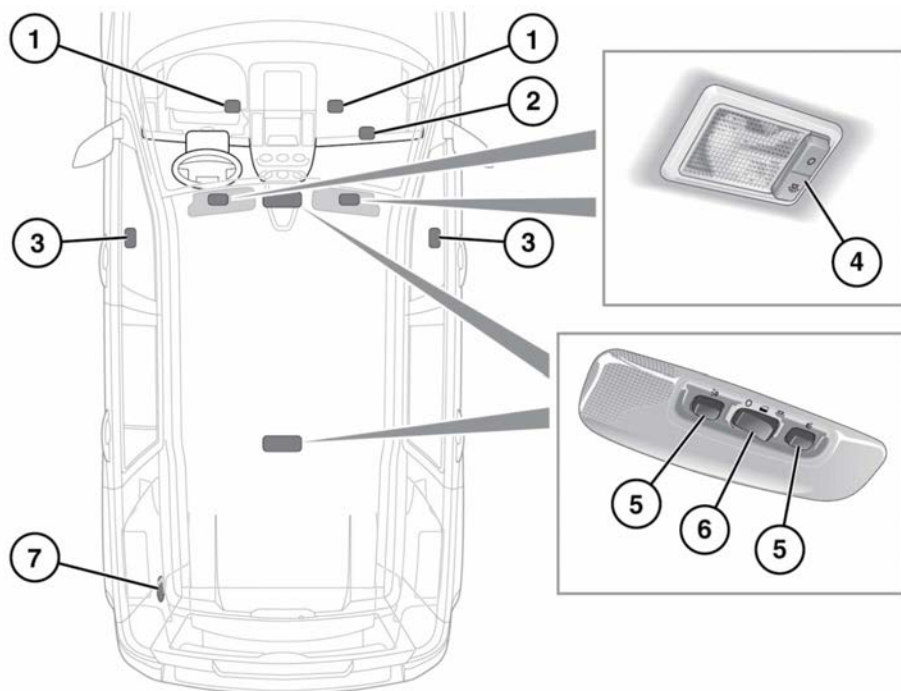

INTERIOR LIGHTS

E145581

1. Footwell lamps.
2. Glove box lamp.
3. Puddle lamps.
4. Sun visor lamps.
5. Map light controls (on/off).
6. Main interior lamp control (on/off/Auto).
To activate or deactivate Auto mode, press and hold for longer than 3 seconds. In Auto mode, the lamps will illuminate when a door is opened.
7. Luggage compartment lamp.