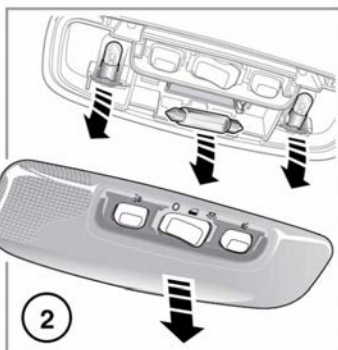

INTERIOR LAMP BULB REPLACEMENT

E154790