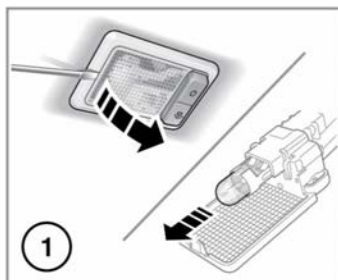

INTERIOR LAMP BULB REPLACEMENT

E154790