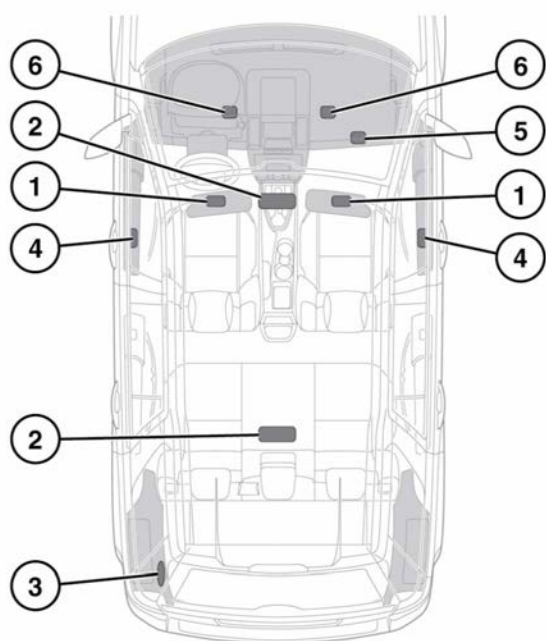

INTERIOR LAMP BULB REPLACEMENT

E154790