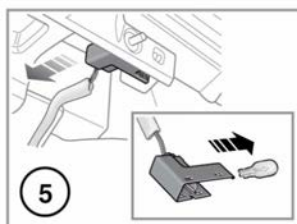

INTERIOR LAMP BULB REPLACEMENT

E154790