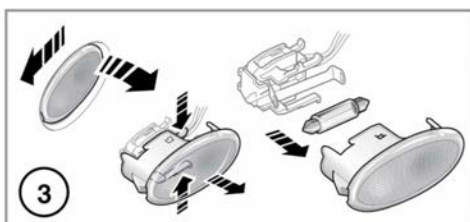

INTERIOR LAMP BULB REPLACEMENT

E154790