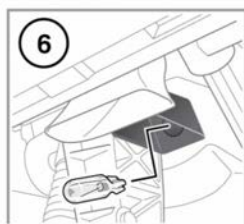

INTERIOR LAMP BULB REPLACEMENT

E154790