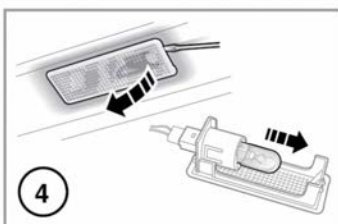

INTERIOR LAMP BULB REPLACEMENT

E154790