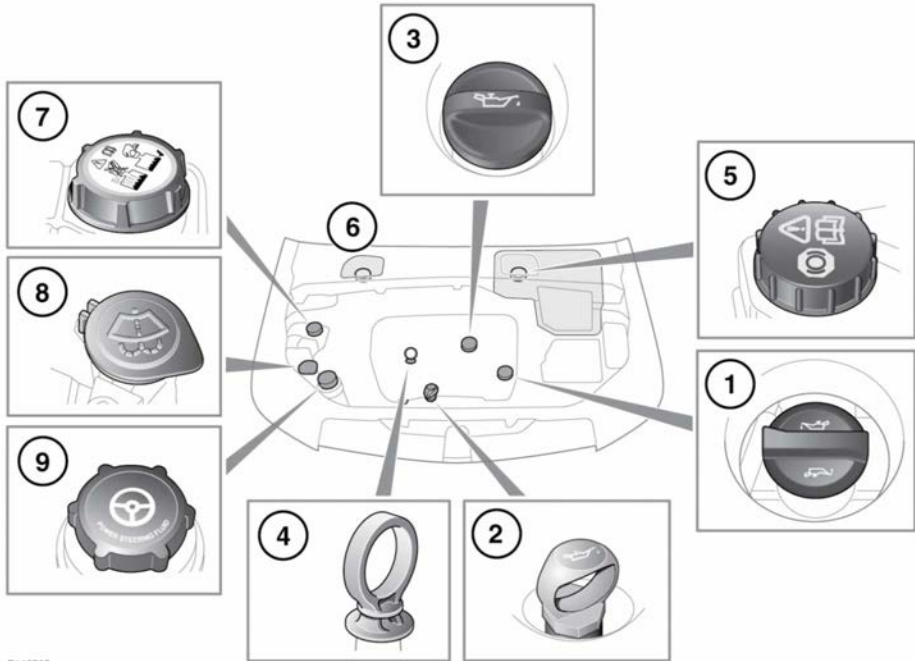

ENGINE COMPARTMENT OVERVIEW

E145705

1. Engine oil filler cap (2.2L diesel).
2. Oil level dipstick (2.2L diesel).
3. Engine oil filler cap (2.0L petrol).
4. Oil level dipstick (2.0L petrol).
5. Brake fluid reservoir cap (left-hand drive vehicles).
6. Brake fluid reservoir cap (right-hand drive vehicles).
7. Engine coolant filler cap.
8. Windscreen washer fluid filler cap.
9. Power steering fluid filler cap.

Do not drive if there is a possibility that leaked fluid will come into contact with a hot surface, such as the exhaust.