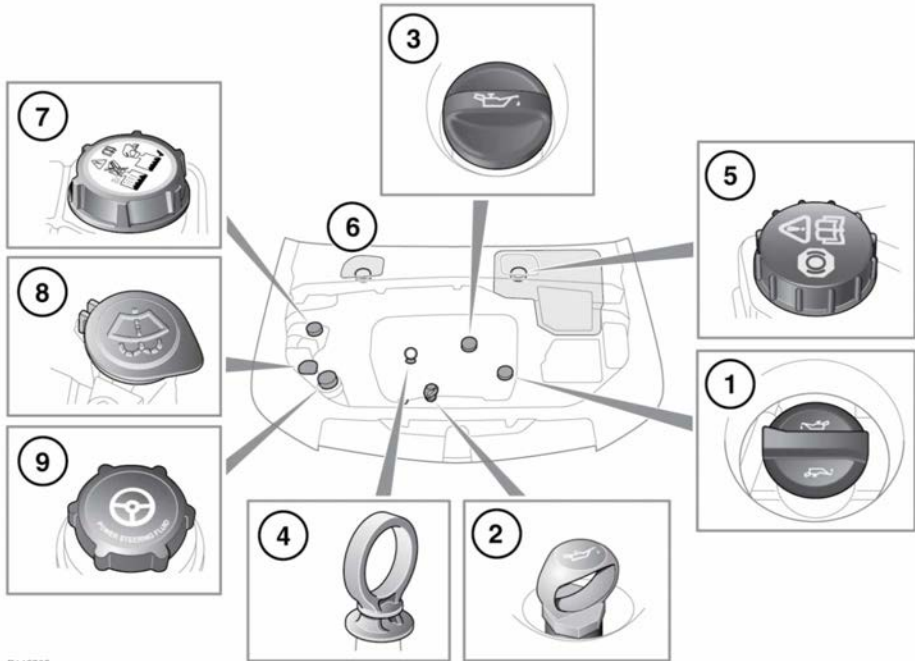

## ENGINE COMPARTMENT OVERVIEW

E145705

1. Engine oil filler cap (2.2L diesel).
2. Oil level dipstick (2.2L diesel).
3. Engine oil filler cap (2.0L petrol).
4. Oil level dipstick (2.0L petrol).
5. Brake fluid reservoir cap (left-hand drive vehicles).
6. Brake fluid reservoir cap (right-hand drive vehicles).
7. Engine coolant filler cap.
8. Windscreen washer fluid filler cap.
9. Power steering fluid filler cap.

**Do not drive if there is a possibility that leaked fluid will come into contact with a hot surface, such as the exhaust.**