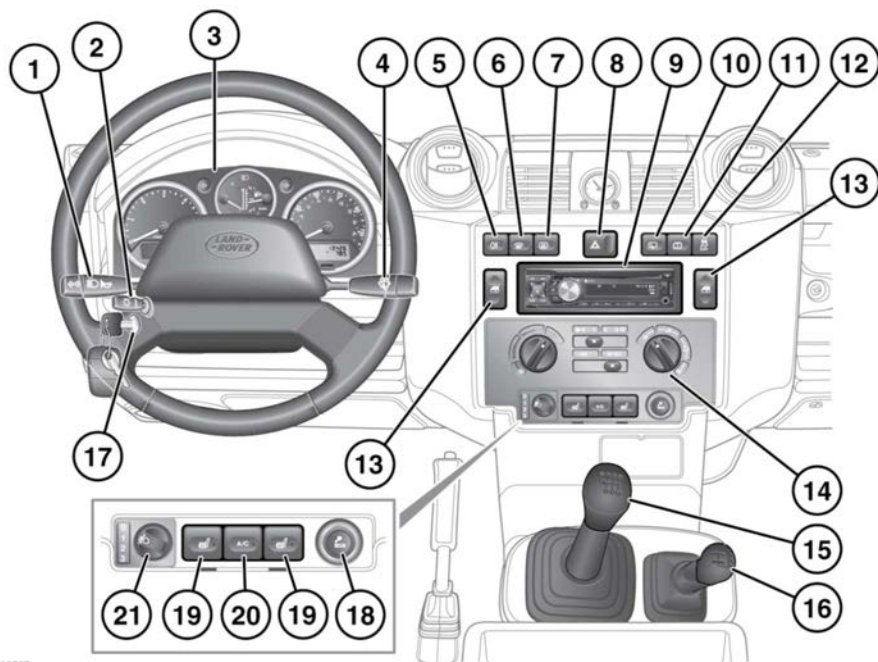

DRIVER CONTROLS

E162597

1. Direction indicators, high beam and horn. See 21.
2. Side lights and headlamps. See 21.
3. Instrument panel. See 28.
4. Washers and wipers. See 24.
5. Rear fog lamps. See 21.
6. Heated windscreen. See 32.
7. Heated rear screen. See 32.
8. Hazard warning lights. See 21.
9. Audio system. See 53.
10. Rear windscreen wiper. See 24.
11. Rear windscreen washer. See 24.
12. Dynamic Stability Control (DSC) off. See 48.
13. Electric windows. See 25.
14. Heater/air conditioning controls. See 32.
15. Gear selector. See 45.
16. Transfer gearbox lever. See 45.
17. Starter switch. See 5.
18. Cigarette lighter.
19. Heated seats. See 33.
20. Air conditioning on/off. See 32.
21. Headlamp levelling. See 21.