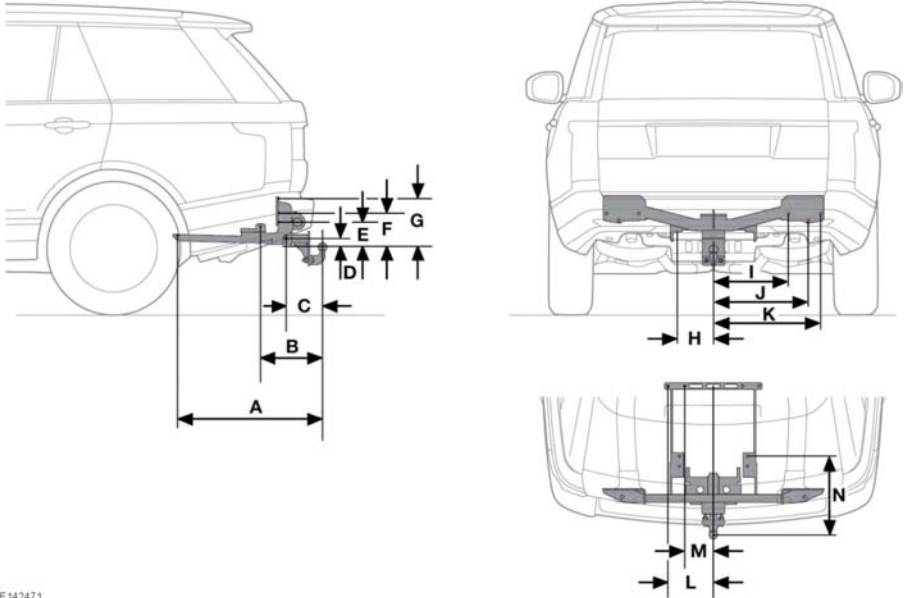

TOW BALL AND MOUNTING POINT DIMENSIONS (Multi-height drop plate)

E142471

Dimension	Metric (mm)	Imperial (in.)
A	883	34.8
B	371	14.6
C	217	8.54
D	52	2
E	150	5.9
F	192	7.6
G	283	11.1
H	210	8.3
I	442	17.4
J	560	22
K	637	25
L	270	10.6

Towing

Dimension	Metric (mm)	Imperial (in.)
M	170	6.7
N	464	18.3