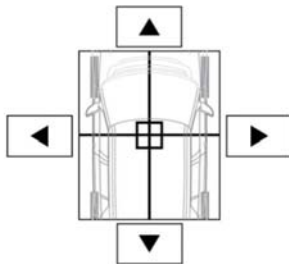

Audio/video overview

Short press:

- To select the next radio preset.
- To select the next track on the chosen audio source - CD, MP3, etc.
- When the telephone is in use, press to scroll up lists of calls or phonebook entries.
- To select the next TV channel on the Channel list, or the next DVD chapter.

Long press:

1. To auto-seek up the frequency to the next radio station.
9. Press to decrease the volume for any source.
10. **MODE**: Press repeatedly to scroll through all of the audio/video sources.

11. Seek down:

Short press:

- To select the previous radio preset.
- To select the previous track, or the start of the current track on chosen audio source - CD, MP3, etc.
- When the telephone is in use, press to scroll down lists of calls or phonebook entries.
- To select the previous TV channel on the Channel list, or the previous DVD chapter.

Long press:

- To auto-seek down the frequency to the next radio station.

AUDIO SETTINGS

To view the **Audio/Video** menu, press the **AUDIO VIDEO** hard key or the **Audio settings** soft key on the Touch screen.

To adjust the sound settings:

- Touch the **Tone** soft key. Touch the **+** or **-** soft keys to adjust the **Bass**, **Treble** or **Subwoofer** levels.

To adjust balance and fade:

- Touch the **Balance/Fade** soft key.

E151012

Touch the arrow soft keys to move the sound focal point to the desired area of the vehicle. Alternatively, touch the sound focal point and 'drag' it to the required position.

To adjust the surround sound settings:

- If **Meridian Surround** is available, touch the **Meridian**, **DPLIIx**, or **DTS Neo:6** soft keys to select **2D surround**. Select **Stereo** to switch **2D surround** off.
- If **Meridian Signature Reference** is fitted, **3D surround** is also available. Select the **3D surround On** soft key. Touch **Meridian**, **DPLIIz**, or **DTS Neo:X** to activate **3D surround** mode.

Note: Surround sound options are not available for certain sources where the surround sound mode is set automatically.

LOADING DISCS

Do not force the disc into the slot.