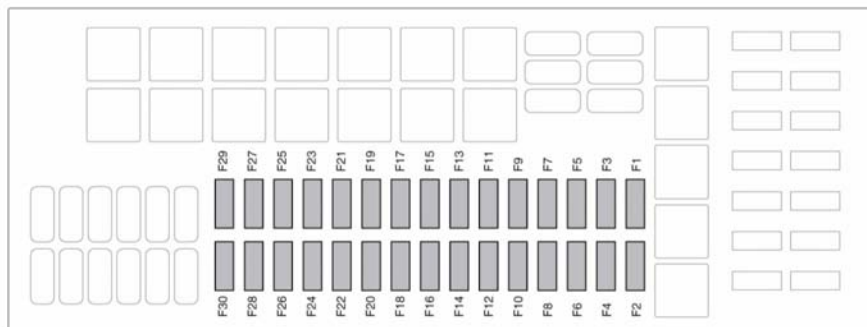

LUGGAGE COMPARTMENT FUSE BOX

Upper

E162827

Fuse number	Rating (Amps)	Fuse colour	Circuits protected
F1	20	Yellow	Rear centre console.
F2	25	White	Front heated seat.
F3	25	White	Rear heated seat.
F4	15	Blue	Rear seat. Torch socket.
F5	15	Blue	Trailer socket.
F6	15	Blue	Fuel pump (V8 diesel only).
F7	5	Tan	Chassis control module.
F8	15	Blue	Front seat.
F9	20	Yellow	Loadspace auxiliary power socket.
F10	-	-	-
F11	-	-	-
F12	20	Yellow	Rear seat auxiliary power socket.
F13	20	Yellow	Rear centre console.
F14	10	Red	Headlamp control module. Parking aid. Blind Spot Monitoring (BSM). Rear-view mirror. Proximity camera.

Fuse number	Rating (Amps)	Fuse colour	Circuits protected
F15	15	Blue	Fuel pump (diesel only).
F15	30	Green	Fuel pump (petrol only).
F16	5	Tan	Adaptive Cruise Control (ACC).
F17	30	Green	Passenger front seat.
F18	30	Green	Rear blower motor.
F19	30	Green	Electric Parking Brake (EPB).
F20	10	Red	Chassis control module.
F21	30	Green	EPB.
F22	15	Blue	Trailer socket.
F23	15	Blue	Chassis control module.
F24	15	Blue	Telematics control unit.
F25	30	Green	Deployable sidesteps.
F26	20	Yellow	Rear wiper.
F27	30	Green	Rear seat (left side).
F28	30	Green	Rear seat (left side).
F29	30	Green	Rear seat (right side).
F30	30	Green	Rear seat (right side).

Lower

E162828

Fuse number	Rating (Amps)	Fuse colour	Circuits protected
F1A	15	Blue	Touch screen. Front integrated control panel.
F2A	10	Red	Audio amplifier.
F3A	-	-	-
F4A	10	Red	Navigation system. Digital radio. TV tuner.
F5A	15	Blue	Audio head unit.
F6A	15	Blue	Audio video input/output panel.
F7A	-	-	-
F8A	-	-	-
F9A	-	-	-