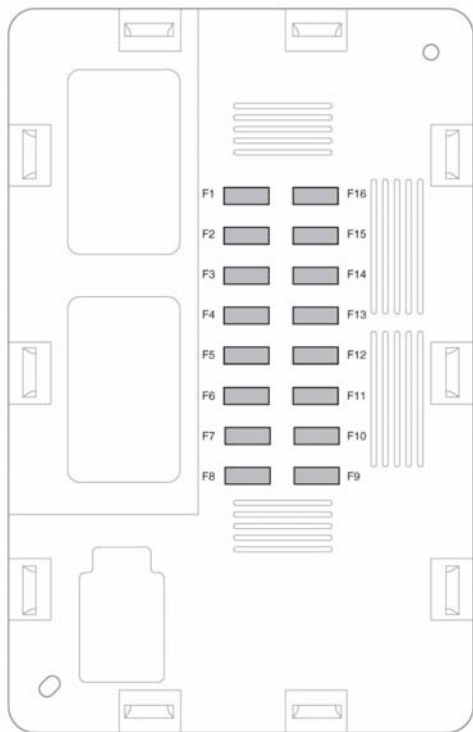

LUGGAGE COMPARTMENT FUSE BOX

Upper

E162827

Fuse number	Rating (Amps)	Fuse colour	Circuits protected
F1	20	Yellow	Rear centre console.
F2	25	White	Front heated seat.
F3	25	White	Rear heated seat.
F4	15	Blue	Rear seat. Torch socket.
F5	15	Blue	Trailer socket.
F6	15	Blue	Fuel pump (V8 diesel only).
F7	5	Tan	Chassis control module.
F8	15	Blue	Front seat.
F9	20	Yellow	Loadspace auxiliary power socket.
F10	-	-	-
F11	-	-	-
F12	20	Yellow	Rear seat auxiliary power socket.
F13	20	Yellow	Rear centre console.
F14	10	Red	Headlamp control module. Parking aid. Blind Spot Monitoring (BSM). Rear-view mirror. Proximity camera.

Fuse number	Rating (Amps)	Fuse colour	Circuits protected
F15	15	Blue	Fuel pump (diesel only).
F15	30	Green	Fuel pump (petrol only).
F16	5	Tan	Adaptive Cruise Control (ACC).
F17	30	Green	Passenger front seat.
F18	30	Green	Rear blower motor.
F19	30	Green	Electric Parking Brake (EPB).
F20	10	Red	Chassis control module.
F21	30	Green	EPB.
F22	15	Blue	Trailer socket.
F23	15	Blue	Chassis control module.
F24	15	Blue	Telematics control unit.
F25	30	Green	Deployable sidesteps.
F26	20	Yellow	Rear wiper.
F27	30	Green	Rear seat (left side).
F28	30	Green	Rear seat (left side).
F29	30	Green	Rear seat (right side).
F30	30	Green	Rear seat (right side).

Lower

E162828

Fuse number	Rating (Amps)	Fuse colour	Circuits protected
F1A	15	Blue	Touch screen. Front integrated control panel.
F2A	10	Red	Audio amplifier.
F3A	-	-	-
F4A	10	Red	Navigation system. Digital radio. TV tuner.
F5A	15	Blue	Audio head unit.
F6A	15	Blue	Audio video input/output panel.
F7A	-	-	-
F8A	-	-	-
F9A	-	-	-

Fuse number	Rating (Amps)	Fuse colour	Circuits protected
F10A	-	-	-
F11A	-	-	-
F12A	-	-	-
F13A	-	-	-
F14A	-	-	-
F15A	15	Blue	Front integrated control panel. Rear integrated control panel.
F16A	20	Yellow	Fuel burning heater.