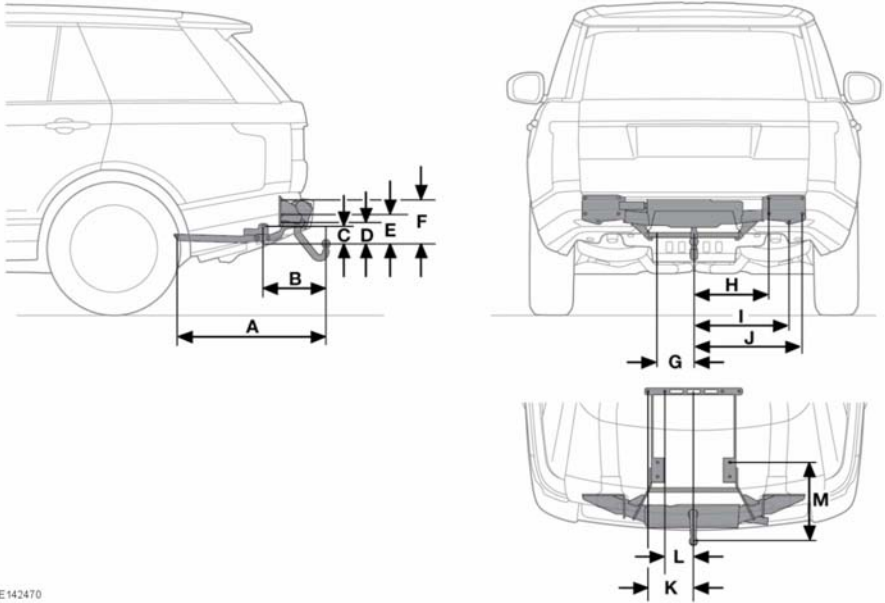

TOW BALL AND MOUNTING POINT DIMENSIONS (Powered tow bar)

E142470

Dimension	Metric (mm)	Imperial (in.)
A	883	34.8
B	371	14.6
C	103	4
D	128	5
E	170	6.7
F	261	10.3
G	210	8.3
H	442	17.4
I	560	22
J	637	25
K	270	10.6
L	170	6.7
M	464	18.3