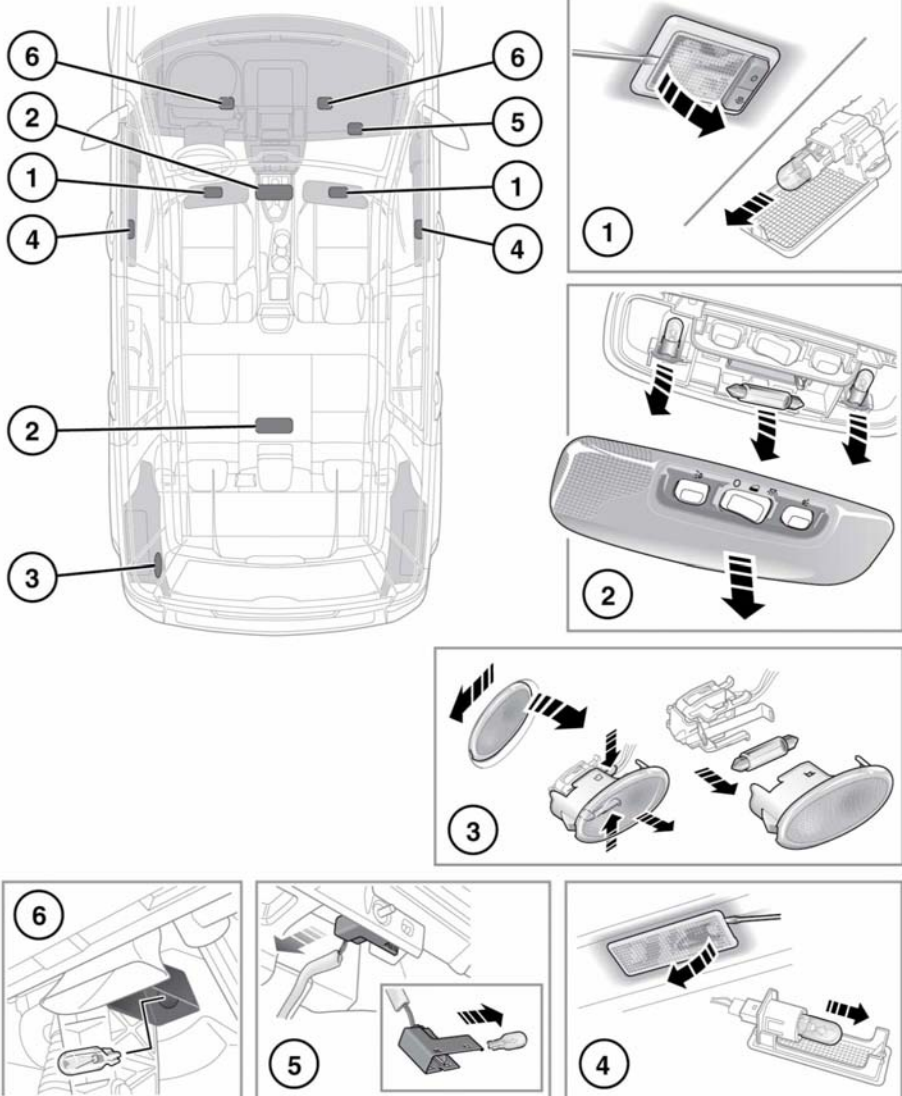

INTERIOR LAMP BULB REPLACEMENT

E154790