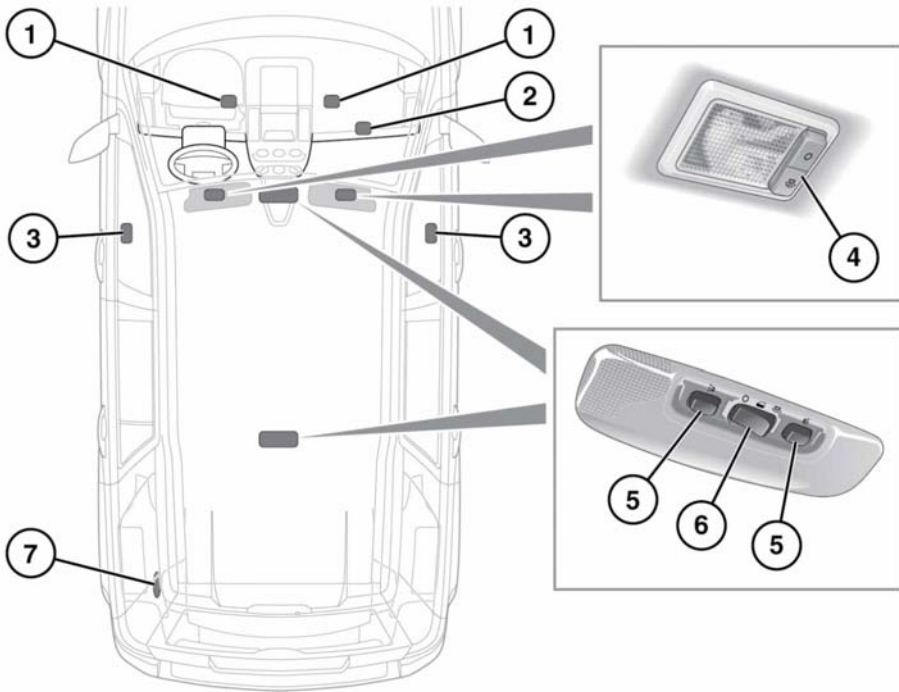

Interior lights

INTERIOR LIGHTS

E145581

1. Footwell lamps.
2. Glove box lamp.
3. Puddle lamps.
4. Sun visor lamps.
5. Map light controls (on/off).
6. Main interior lamp control (on/off/Auto).
To activate or deactivate Auto mode, press and hold for longer than 3 seconds. In Auto mode, the lamps will illuminate when a door is opened.
7. Luggage compartment lamp.