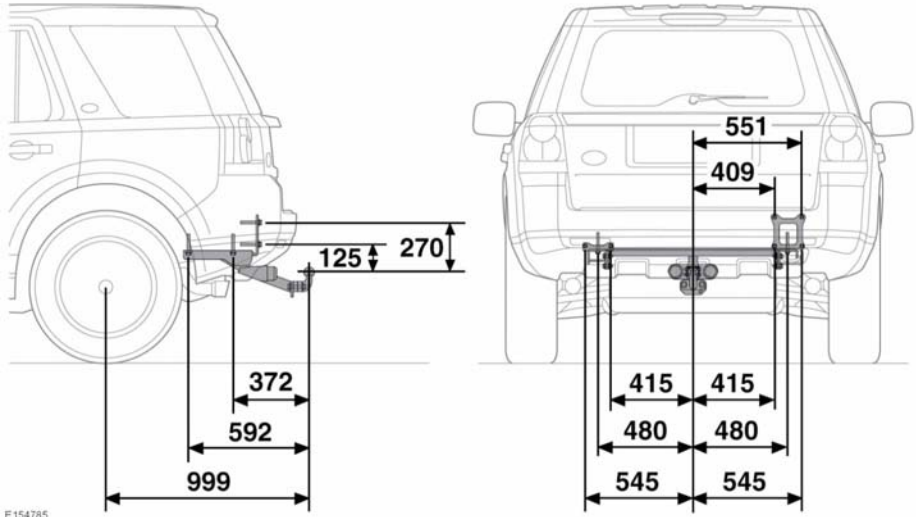

TOW BAR DIMENSIONS AND MOUNTING POINTS

E154785

All measurements in millimetres.