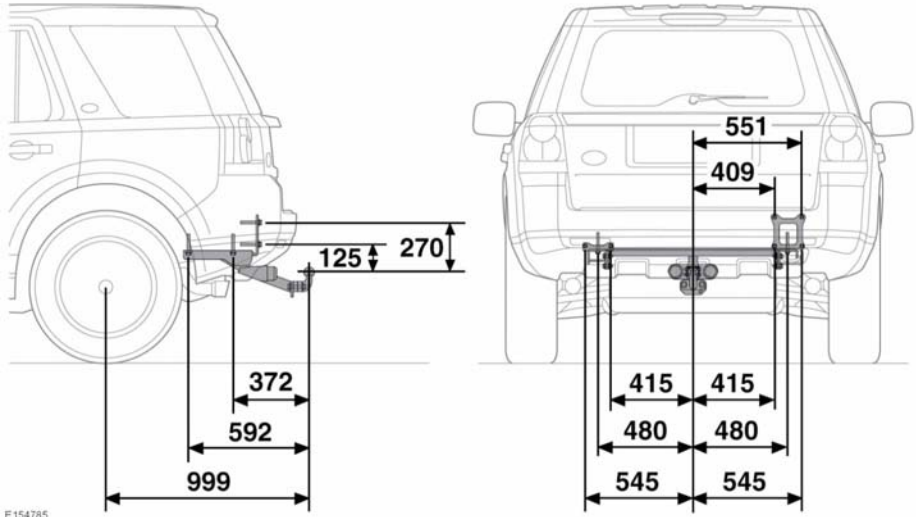

## TOW BAR DIMENSIONS AND MOUNTING POINTS

E154785

All measurements in millimetres.