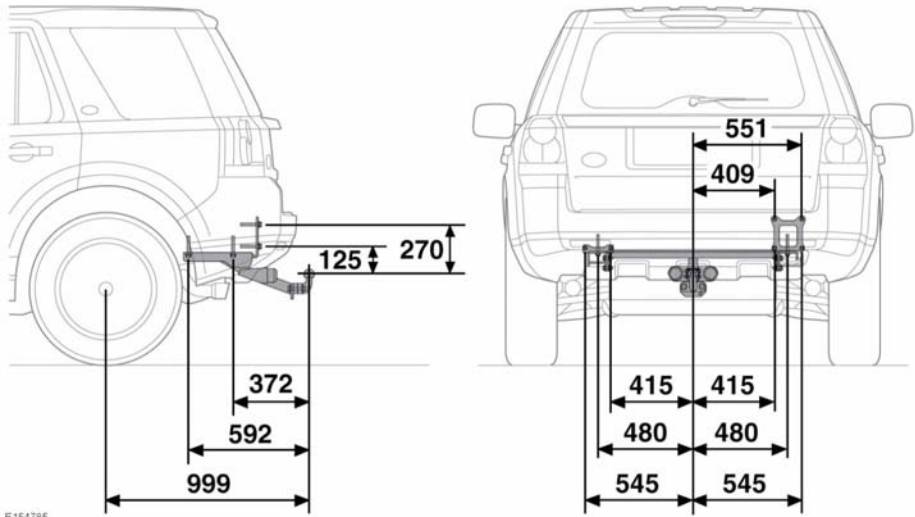

TOW BAR DIMENSIONS AND MOUNTING POINTS

E154785

All measurements in millimetres.