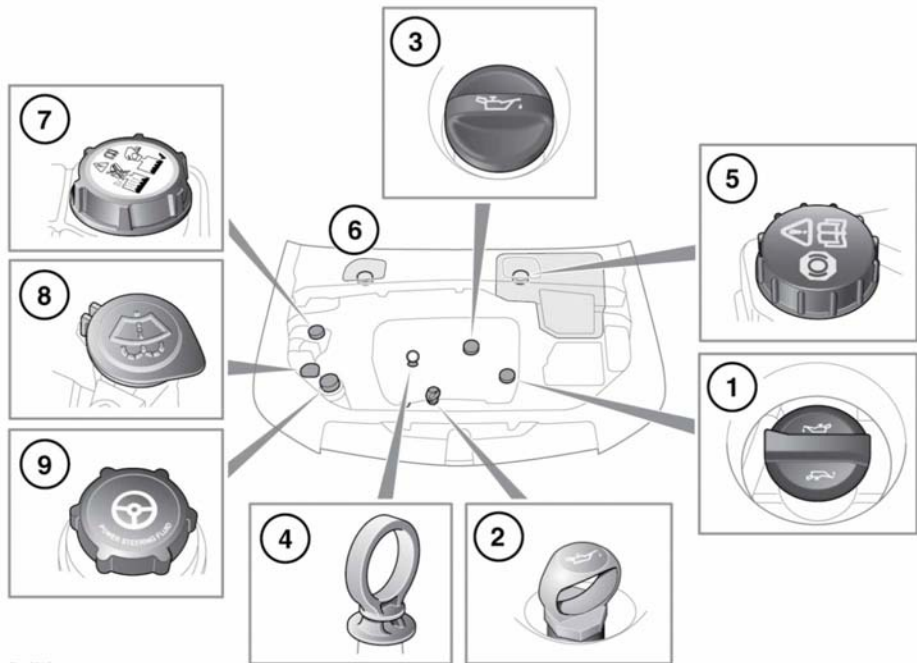

## ENGINE COMPARTMENT OVERVIEW

E145705

1. Engine oil filler cap (2.2L diesel).
2. Oil level dipstick (2.2L diesel).
3. Engine oil filler cap (2.0L petrol).
4. Oil level dipstick (2.0L petrol).
5. Brake fluid reservoir cap (left-hand drive vehicles).
6. Brake fluid reservoir cap (right-hand drive vehicles).
7. Engine coolant filler cap.
8. Windscreen washer fluid filler cap.
9. Power steering fluid filler cap.

**Do not drive if there is a possibility that leaked fluid will come into contact with a hot surface, such as the exhaust.**