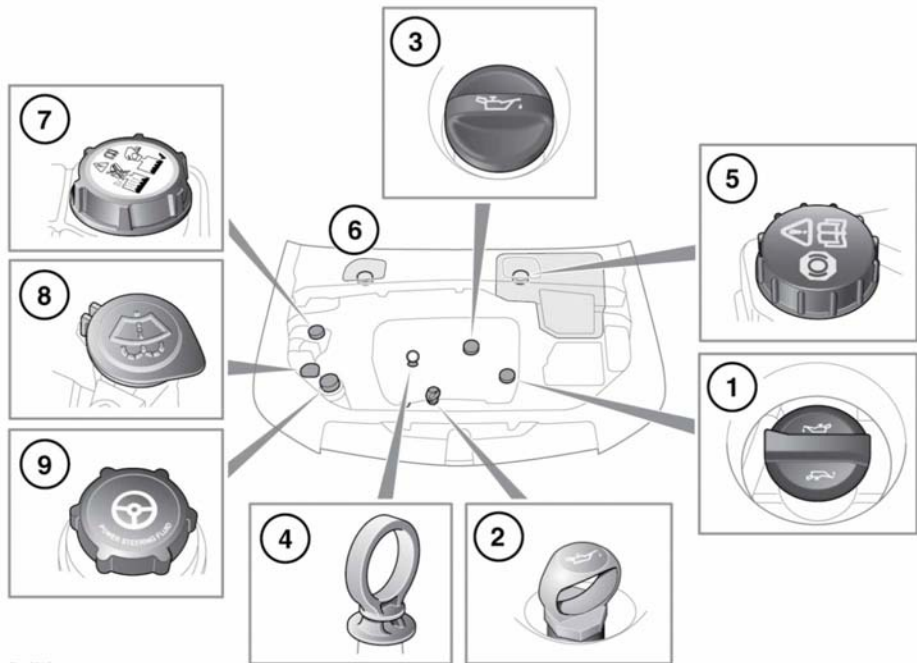

ENGINE COMPARTMENT OVERVIEW

E145705

1. Engine oil filler cap (2.2L diesel).
2. Oil level dipstick (2.2L diesel).
3. Engine oil filler cap (2.0L petrol).
4. Oil level dipstick (2.0L petrol).
5. Brake fluid reservoir cap (left-hand drive vehicles).
6. Brake fluid reservoir cap (right-hand drive vehicles).
7. Engine coolant filler cap.
8. Windscreen washer fluid filler cap.
9. Power steering fluid filler cap.

Do not drive if there is a possibility that leaked fluid will come into contact with a hot surface, such as the exhaust.