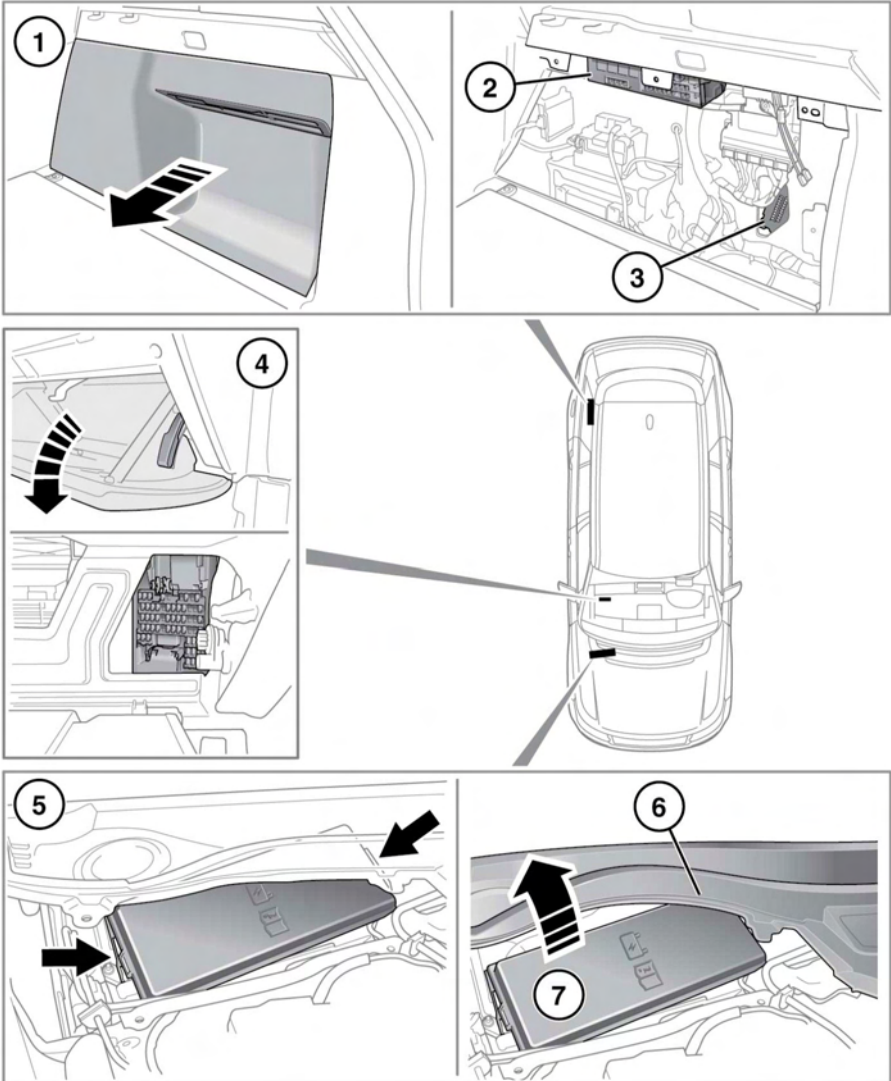

FUSE BOX LOCATIONS

E149369

NOTICE

When a fuse box is exposed, take care to protect the box from moisture. Refit the cover and/or access panel as soon as possible.

1. To access the luggage compartment fuse boxes, open the tailgate. See **12, OPENING AND CLOSING THE POWERED TAILGATE** Grip the top of the access panel and pull sharply. A label on the rear of the access panel shows the circuits protected and the fuse locations.
 - When refitting the access panel, ensure that the 3 locating/securing pegs are aligned with their respective holes before pushing the panel fully home.
2. Luggage compartment upper fuse box.
3. Luggage compartment lower fuse box.
4. To access the passenger compartment fuse box open the glove box. See **94, STORAGE COMPARTMENTS** Press the top of the support stay at each end, and lower the glove box into the foot well. A label on the rear of the glove box shows the circuits protected and the fuse locations.
5. To access the engine compartment fuse box remove the under hood cover. See **195, UNDER HOOD COVERS - REMOVAL** Release the clip at each end of the fuse box cover.
6. Lift up the edge of the leaf screen panel just enough to allow removal of the fuse box cover.
7. Remove the fuse box cover. A label on the inside of the cover shows the circuits protected and the fuse locations.