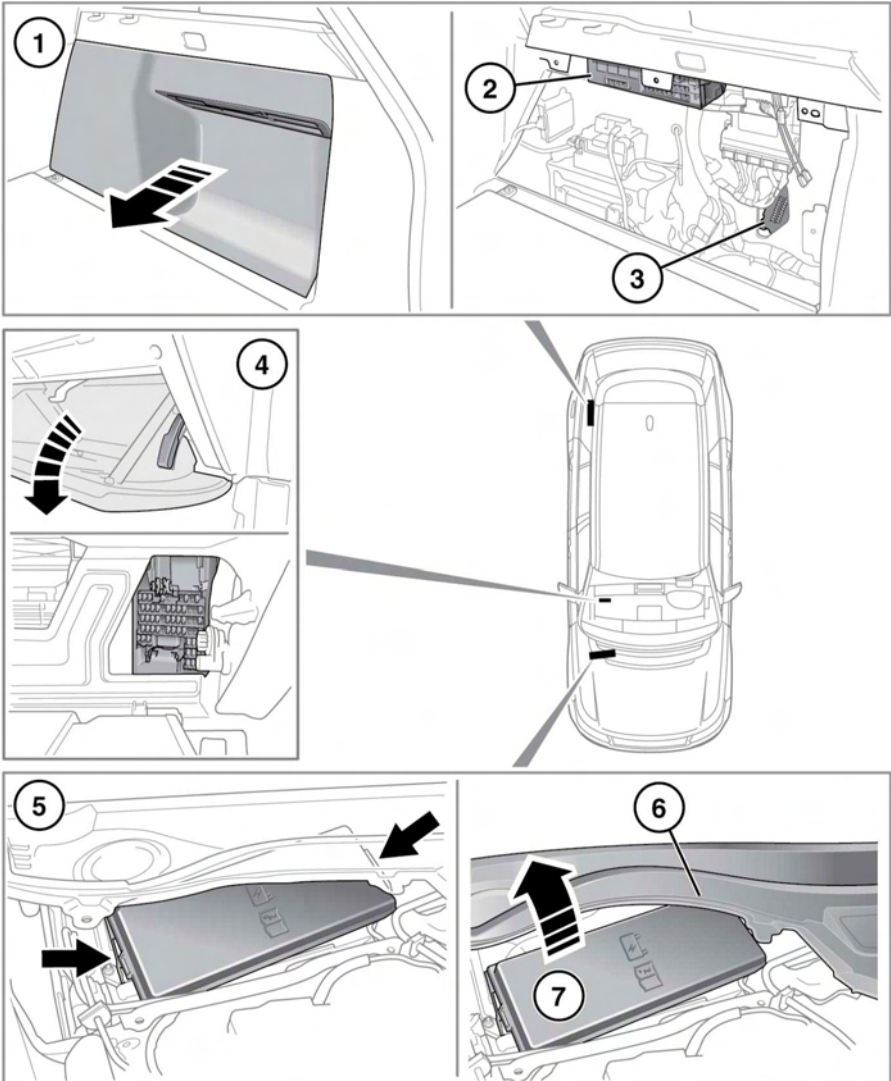

FUSE BOX LOCATIONS

E149369

NOTICE

When a fuse box is exposed, take care to protect the box from moisture. Refit the cover and/or access panel as soon as possible.

1. To access the luggage compartment fuse boxes, open the tailgate. See **12, OPENING AND CLOSING THE POWERED TAILGATE** Grip the top of the access panel and pull sharply. A label on the rear of the access panel shows the circuits protected and the fuse locations.
 - When refitting the access panel, ensure that the 3 locating/securing pegs are aligned with their respective holes before pushing the panel fully home.
2. Luggage compartment upper fuse box.
3. Luggage compartment lower fuse box.
4. To access the passenger compartment fuse box open the glove box. See **94, STORAGE COMPARTMENTS** Press the top of the support stay at each end, and lower the glove box into the foot well. A label on the rear of the glove box shows the circuits protected and the fuse locations.
5. To access the engine compartment fuse box remove the under hood cover. See **195, UNDER HOOD COVERS - REMOVAL** Release the clip at each end of the fuse box cover.
6. Lift up the edge of the leaf screen panel just enough to allow removal of the fuse box cover.
7. Remove the fuse box cover. A label on the inside of the cover shows the circuits protected and the fuse locations.