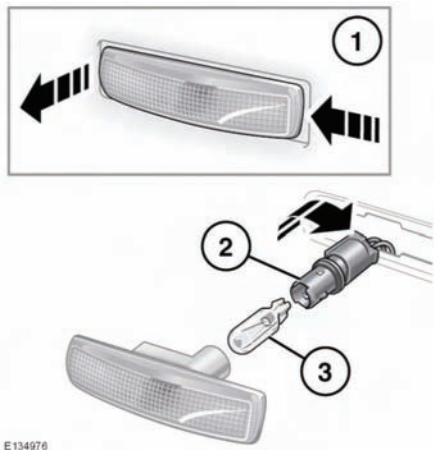

SIDE REPEATER LAMP BULB REPLACEMENT

E134976

Follow the steps illustrated. Insert a new bulb and refit the components.

LICENSE PLATE LAMP BULB REPLACEMENT

E134871

Follow the steps illustrated. Insert a new bulb and refit the components.