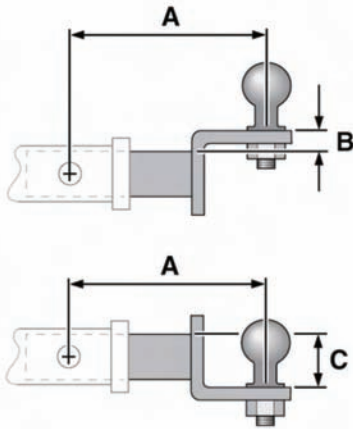

Note: The key cannot be removed when the drawbar receiver has been detached.

TRAILER HITCH (Australia only)

The optional trailer hitch (drawbar) receiver is rated as a Class IV.

When selecting a drawbar for the receiver, the following dimensions must be adhered to:

E134931

- A.** The maximum recommended drawbar length is 152 mm (6 in.).
- B.** To achieve the maximum ball height, a drawbar with a rise of 25.4 mm (1 in.) is recommended.
- C.** To achieve the minimum ball height, a drawbar with a drop of 60 mm (2 3/8 in.) is recommended.