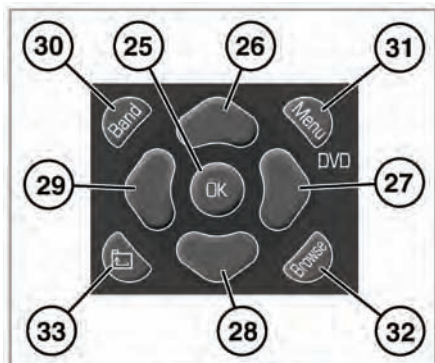

REMOTE CONTROL

E148794

1. RSE on/off.
2. Cabin audio on/off (operates in Limousine mode only).
3. Cabin audio volume increase/decrease (operates in Limousine mode only).
4. Right user system select.
5. Screen brightness control: Select from day, night and auto.
6. Video screen format/zoom.
7. Rear USB socket select (video).
8. AUX socket input select (video).
9. iPod input select.
10. DAB radio select (market dependant).
11. Rear USB socket select (audio).
12. Indicates colour of buttons with audio function.
13. Data disc select (audio).
14. Indicates colour of buttons with video function.
15. SAT radio select (market dependant).
16. CD select.
17. Radio select.
18. DVD select.
19. Data disc select (video).
20. TV select.
21. Screen on/off.
22. Left user system select.
23. Seek forward and backwards for selected source and next/previous chapter for DVD.
24. Play/Pause for all non-live media (USB/ iPod/ CD/ DVD/ Data Disc).
25. Press to select highlighted station/channel.
26. TV presets list: First press displays list, further presses navigate up list.