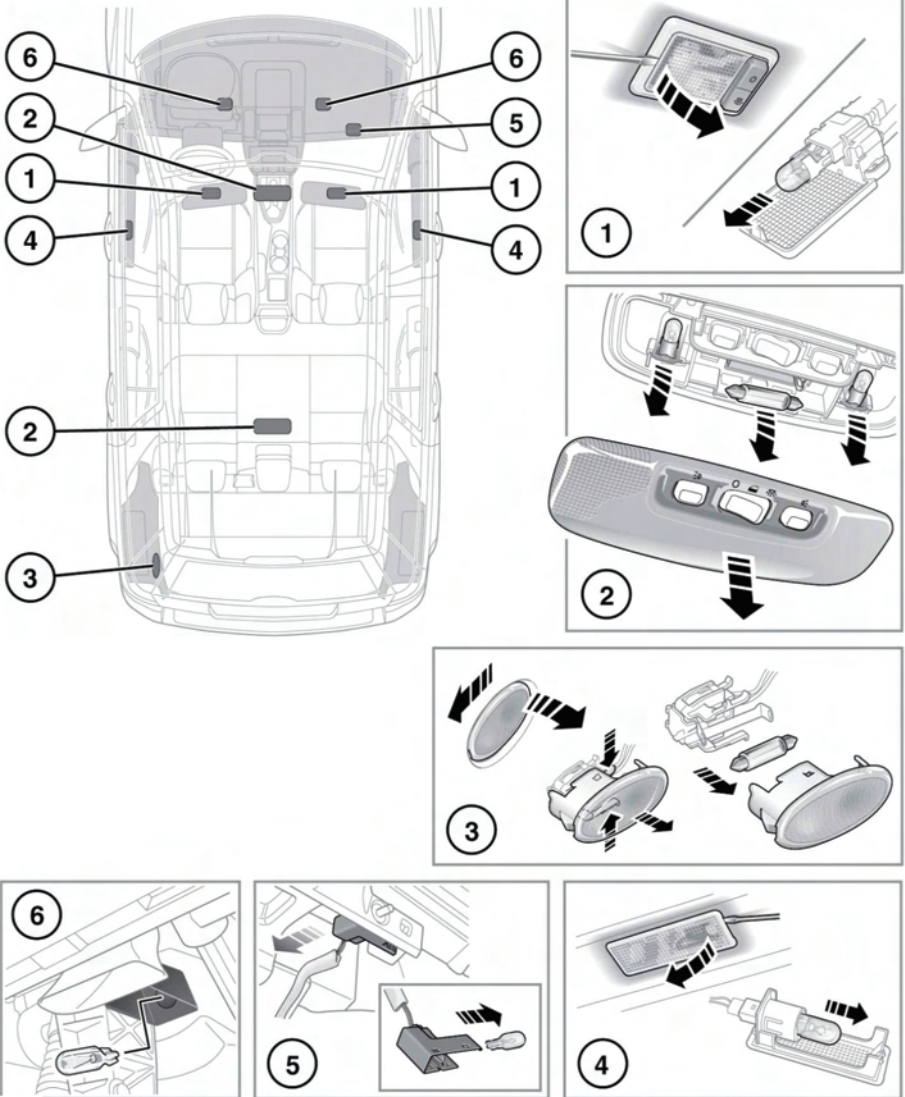

INTERIOR LAMP BULB REPLACEMENT

E136822

Follow the steps illustrated. Insert a new bulb and refit the components.

1. Sun visor lamps.

2. Courtesy lamp and map lamps.

3. Load space lamp.