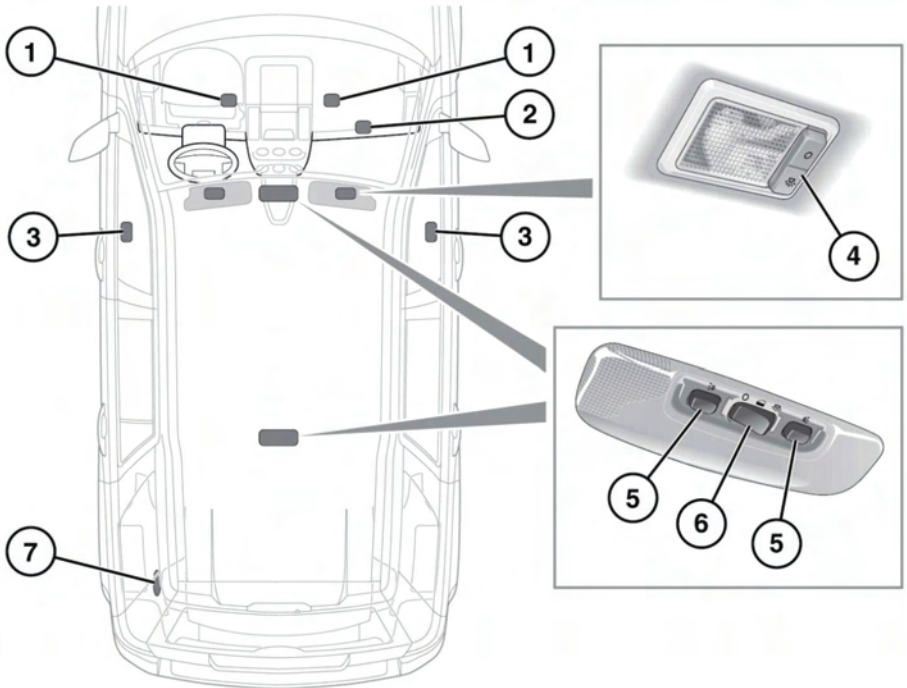

INTERIOR LIGHTS

E145581

1. Footwell lamps.
2. Glovebox lamp.
3. Puddle lamps.
4. Sun visor lamps.
5. Map light controls (on/off).
6. Main interior lamp control (on/off/Auto).

To activate or deactivate Auto mode, press and hold for longer than 3 seconds. In Auto mode the lamps will illuminate when a door is opened.

7. Luggage compartment lamp.