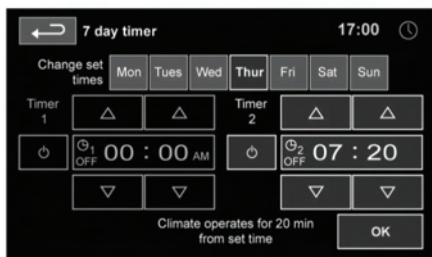

When the system is operating, the LED in the climate control **AUTO** button will flash.

**Note:** The system will cease operation if the engine is started

E140084

To set a timed climate programme:

1. Press the **HOME MENU** hard key.
2. Touch the **Timed Climate** soft key. This soft key may be set on a personal shortcut or accessed via the **Extra Features** soft key. Select the day for which you want to set a programme or select **All Week** to select the same start time for every day.
3. Touch the Timer 1 or Timer 2 icon. The timers can be toggled between on and off using the power soft key.
4. Touch the up or down arrows to set the start time. Hours and minutes are adjusted separately.
5. Touch **OK**. The screen will display the activation time. If required, set the time for the other timer using the same process.

**Note:** The time format, 12/24 hour clock, is determined by the time settings currently selected in the **System settings** menu. See **43, INSTRUMENT PANEL MENU**.

A current heating cycle will be cancelled if the engine is started. Any programmed heating cycle may be cancelled by touching the relevant power soft key on the timer set up menu or the **Power** soft key on the **Timed Climate** information home menu.

## USING THE TIMED CLIMATE REMOTE

E140077

1. **ON** button.
2. **OFF** button.
3. LED (operation indicator).
4. Antenna.

**Note:** Avoid touching the antenna when operating the **ON** or **OFF** button.

The remote control has an approximate range of 1000 m. There is no need to point the antenna at the vehicle.