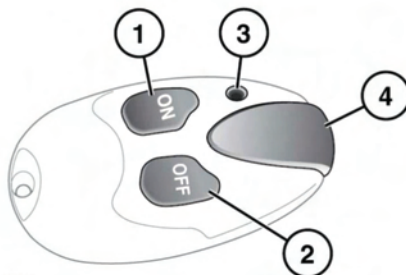

When the system is operating, the LED in the climate control **AUTO** button will flash.

**Note:** The system will cease operation if the engine is started

E140084

To set a timed climate programme:

1. Press the **HOME MENU** hard key.
2. Touch the **Timed Climate** soft key. This soft key may be set on a personal shortcut or accessed via the **Extra Features** soft key. Select the day for which you want to set a programme or select **All Week** to select the same start time for every day.
3. Touch the Timer 1 or Timer 2 icon. The timers can be toggled between on and off using the power soft key.
4. Touch the up or down arrows to set the start time. Hours and minutes are adjusted separately.
5. Touch **OK**. The screen will display the activation time. If required, set the time for the other timer using the same process.

**Note:** The time format, 12/24 hour clock, is determined by the time settings currently selected in the **System settings** menu. See **43, INSTRUMENT PANEL MENU**.

A current heating cycle will be cancelled if the engine is started. Any programmed heating cycle may be cancelled by touching the relevant power soft key on the timer set up menu or the **Power** soft key on the **Timed Climate** information home menu.

## USING THE TIMED CLIMATE REMOTE

E140077

1. **ON** button.
2. **OFF** button.
3. LED (operation indicator).
4. Antenna.

**Note:** Avoid touching the antenna when operating the **ON** or **OFF** button.

The remote control has an approximate range of 1000 m. There is no need to point the antenna at the vehicle.