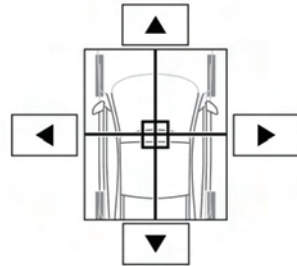

Long press:

1. To auto seek up the frequency to the next radio station.
9. Press to decrease volume for any source.
  10. **MODE**. Press repeatedly to scroll through all audio/video sources.

11. Seek down:

Short press:

- To select the previous radio preset.
- To select the previous track or start of current track on chosen audio source - CD, MP3 etc.
- When telephone is in use, press to scroll down lists of calls or phonebook entries.
- To select the previous DVD chapter.

Long press:

1. to auto seek down the frequency to the next radio station.
12. Menu navigation control: Rotate to scroll through menu items.
  13. Seek up: Short press to auto-seek to the next radio station or next track on chosen audio source.
    - Long press to activate manual-seek, scan forwards through a track.
  14. Seek down: Short press to auto-seek to the previous radio station or previous track on chosen audio source.
  15. Press to display the Tone menu.

AUDIO SETTINGS

To view the audio settings menu, press the **Audio settings** soft key on the touch screen.

To adjust the sound settings:

1. Touch the **+** or **-** soft keys to adjust Bass, Treble or Subwoofer levels.
2. If surround sound is fitted, touch **DPLIIx**, **DTS Neo:6**, **Meridian Trifield** or select **Stereo** to switch surround sound off.

Note: Surround sound options are not available for certain sources where the surround sound mode is set automatically.

To adjust balance and fade:

E132537

1. From the Sound settings menu, select **Balance/Fade**.
2. Touch the arrow soft keys to move the sound focal point to the desired area of the vehicle. Alternatively, touch the sound focal point and 'drag' it to the required position.

LOADING DISCS

Do not force the disc into the slot.

Do not use irregular shaped CDs or DVDs and those with a scratch protection film or self-adhesive label attached.