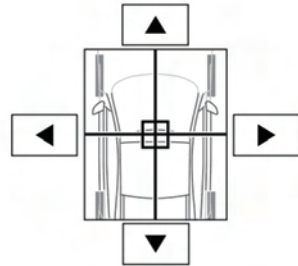

Long press:

1. To auto seek up the frequency to the next radio station.
9. Press to decrease volume for any source.
  10. **MODE**. Press repeatedly to scroll through all audio/video sources.
  11. Seek down:

Short press:

- To select the previous radio preset.
- To select the previous track or start of current track on chosen audio source - CD, MP3 etc.
- When telephone is in use, press to scroll down lists of calls or phonebook entries.
- To select the previous DVD chapter.

Long press:

1. to auto seek down the frequency to the next radio station.
12. Menu navigation control: Rotate to scroll through menu items.
  13. Seek up: Short press to auto-seek to the next radio station or next track on chosen audio source.
    - Long press to activate manual-seek, scan forwards through a track.
  14. Seek down: Short press to auto-seek to the previous radio station or previous track on chosen audio source.
  15. Press to display the Tone menu.

AUDIO SETTINGS

To view the audio settings menu, press the **Audio settings** soft key on the touch screen.

To adjust the sound settings:

1. Touch the **+** or **-** soft keys to adjust Bass, Treble or Subwoofer levels.
2. If surround sound is fitted, touch **DPLIIx**, **DTS Neo:6**, **Meridian Trifield** or select **Stereo** to switch surround sound off.

Note: Surround sound options are not available for certain sources where the surround sound mode is set automatically.

To adjust balance and fade:

E132537

1. From the Sound settings menu, select **Balance/Fade**.
2. Touch the arrow soft keys to move the sound focal point to the desired area of the vehicle. Alternatively, touch the sound focal point and 'drag' it to the required position.

LOADING DISCS

Do not force the disc into the slot.

Do not use irregular shaped CDs or DVDs and those with a scratch protection film or self-adhesive label attached.