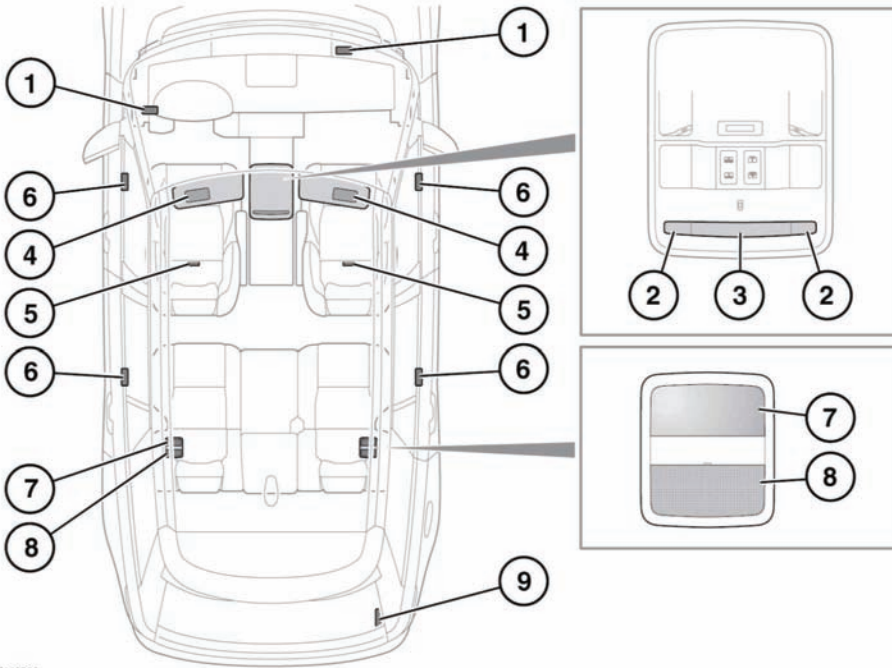

INTERIOR LIGHTS

E142726

- 1. Front seat footwell lamps:** Automatically illuminate when the doors are opened.
Unless Auto mode is switched off.
- 2. Front reading lamps:** Touch the left or right hand side of the sensor lens briefly to switch on/off.
- 3. Front courtesy lamp:** Touch the centre of the sensor lens briefly to switch on/off or hold for approximately 5 seconds to switch automatic illumination on/off. The lamp will flash to confirm selection.
In Auto mode the lamps will illuminate when a door is opened.
- 4. Vanity mirror lamp:** Slide the cover open/shut for on/off.
- 5. Rear seat footwell lamps:** Automatically illuminate when the doors are opened.
- 6. Puddle lamps:** Automatically illuminate when the doors are opened.
Unless Auto mode is switched off.
- 7. Rear reading lamps:** Touch the lens briefly to switch on/off.
- 8. Rear courtesy lamps:** Controlled by the settings of the front interior lamp.
- 9. Loadspace lamp:** Automatically illuminates when the tailgate is opened.
Unless Auto mode is switched off.