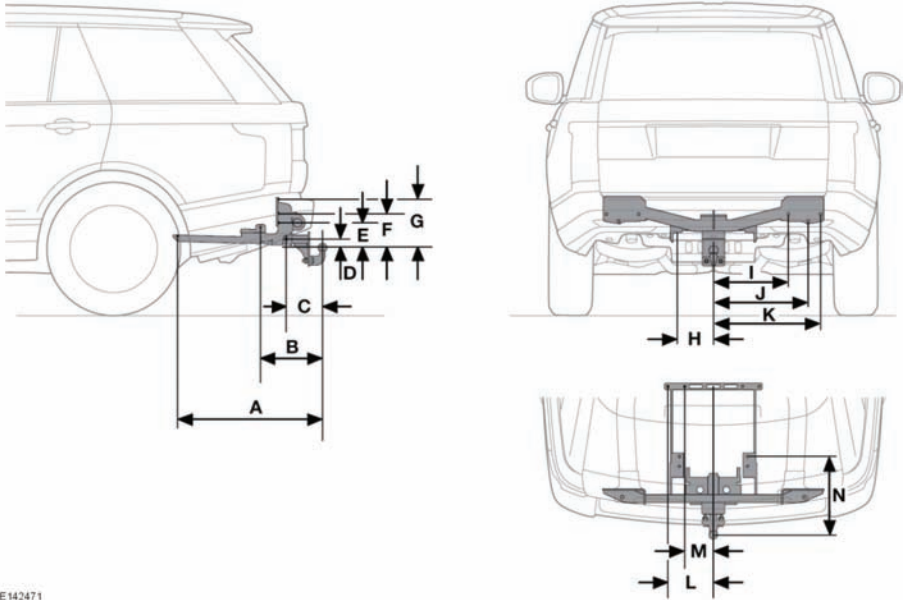

## TOW BALL AND MOUNTING POINT DIMENSIONS (Multi-height drop plate)

E142471

Dimension	Metric	Imperial
A	88.3 mm	3.48 in.
B	371 mm	14.6 in.
C	217 mm	8.54 in.
D	52 mm	2 in.
E	150 mm	5.9 in.
F	192 mm	7.6 in.
G	283 mm	11.1 in.
H	210 mm	8.3 in.
I	442 mm	17.4 in.
J	560 mm	22 in.
K	637 mm	25 in.
L	270 mm	10.6 in.
M	170 mm	6.7 in.
N	464 mm	18.3 in.