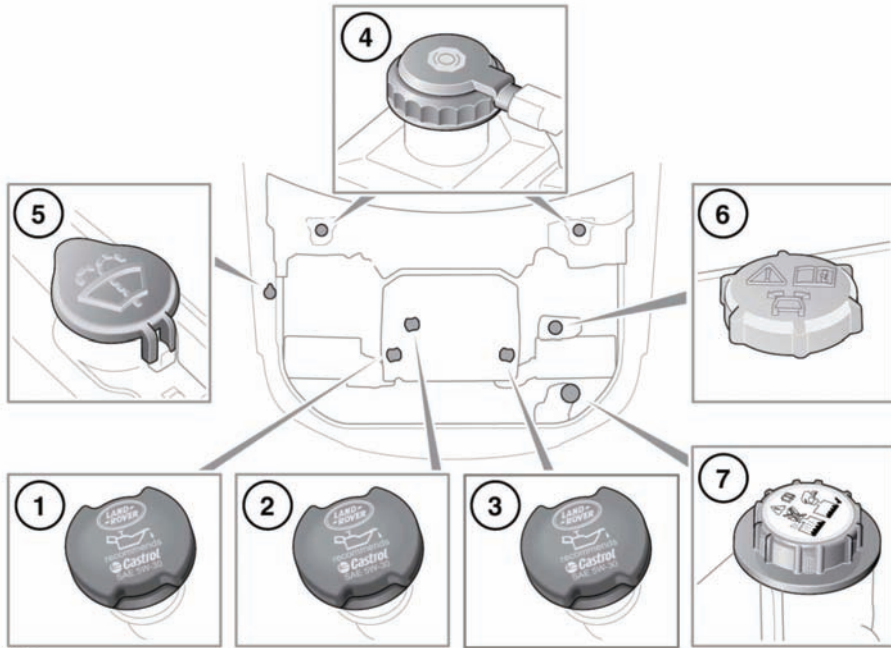

## ENGINE COMPARTMENT OVERVIEW

E145312

1. Engine oil filler cap (4.4L diesel).
2. Engine oil filler cap (3.0L diesel).
3. Engine oil filler cap (5.0L petrol).
4. Brake fluid reservoir cap.

**Note:** The brake fluid reservoir cap is always located on the driver's side of the vehicle.

5. Windscreen washer fluid filler cap.
6. Dynamic response fluid reservoir cap.
7. Engine coolant filler cap.

**Do not drive if there is a possibility that leaked fluid will come into contact with a hot surface, such as the exhaust.**