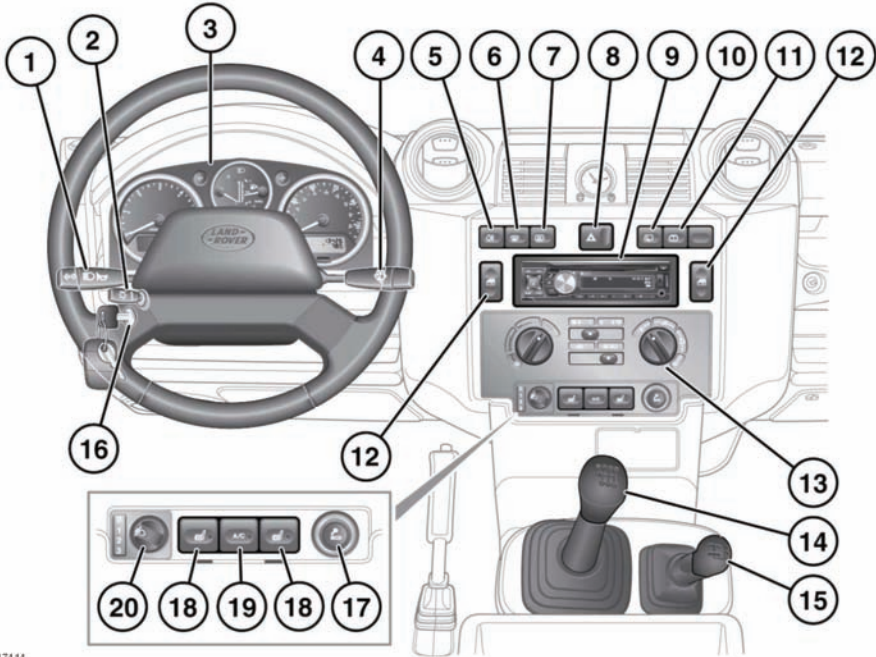

DRIVER CONTROLS

E147414

1. Direction indicators, high beam and horn
2. Side lights and headlamps
3. Instrument pack
4. Washers and wipers
5. Rear fog lamps
6. Heated windscreen
7. Heated rear screen
8. Hazard warning lights
9. Audio system
10. Rear windscreen wiper
11. Rear windscreen washer
12. Electric windows
13. Heater/air conditioning controls
14. Gear selector
15. Transfer gearbox lever
16. Starter switch
17. Cigarette lighter
18. Heated seats
19. Air conditioning on/off
20. Headlamp levelling