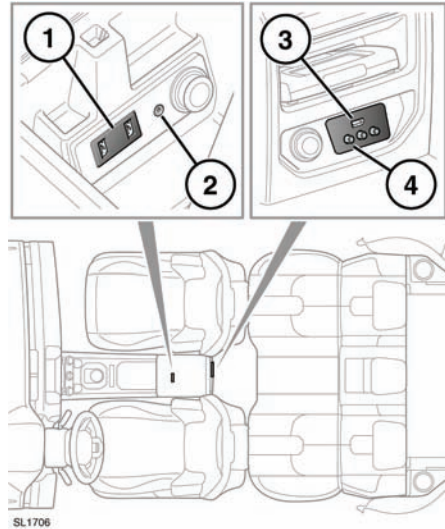

- ⚠ Land Rover does not recommend the use of a Hard Disc Drive via the USB link while the vehicle is in motion. These devices are not designed for in car use and may be damaged.

CONNECTING A DEVICE

1. USB/iPod sockets.
2. 3.5 mm AUX socket.
3. Rear media USB/iPod socket.
4. Rear media AV sockets.