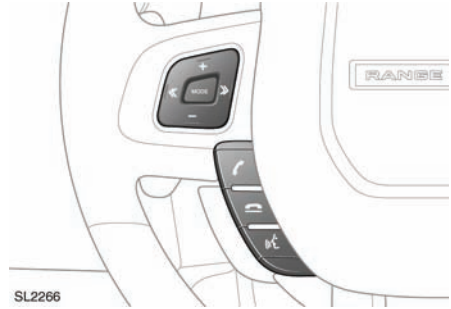

STEERING WHEEL ICONS

SL2266

Connect. Press and release to send or accept a call or to access the last 10 dialled list. Press and hold to access the phonebook.

Disconnect. Use to end or reject a call.

Voice control talk button.