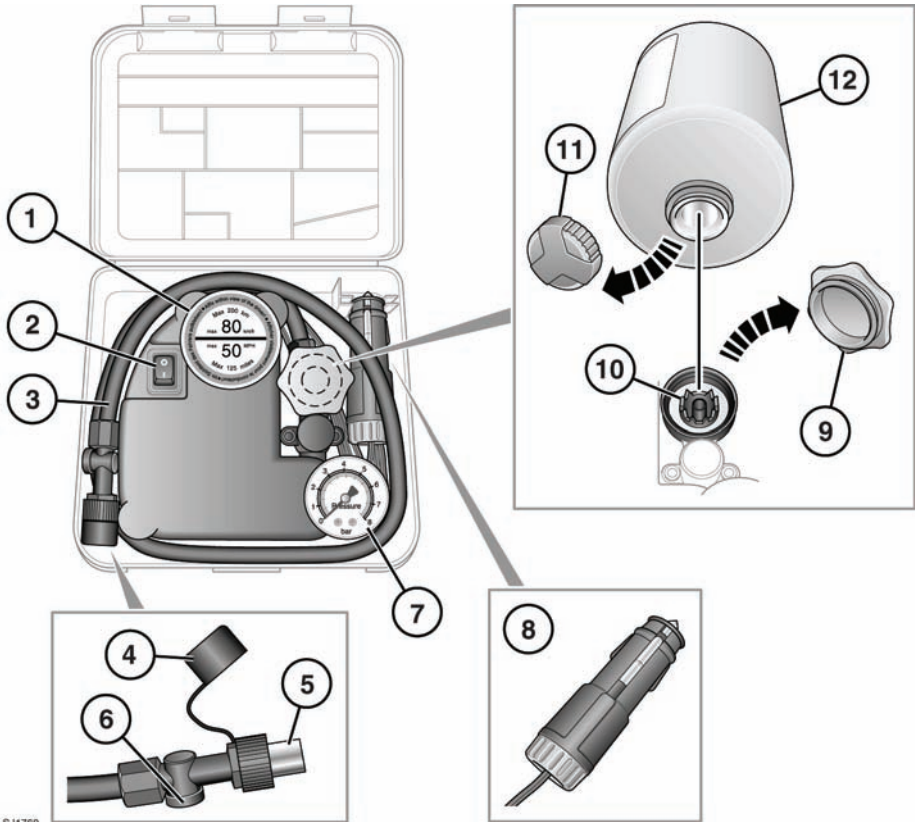

## TYRE REPAIR KIT OVERVIEW

SJ1760

1. Maximum speed label. 80 km/h (50 mph).
2. Compressor on/off switch (1 = on, 0 = off).
3. Tyre inflation hose.
4. Inflation hose protective cap.
5. Inflation hose connector.
6. Power cable connector.
7. Tyre pressure gauge.
8. Power cable connector.
9. Sealant bottle receiver cap (orange).
10. Sealant bottle receiver.
11. Sealant bottle cap.
12. Sealant bottle.