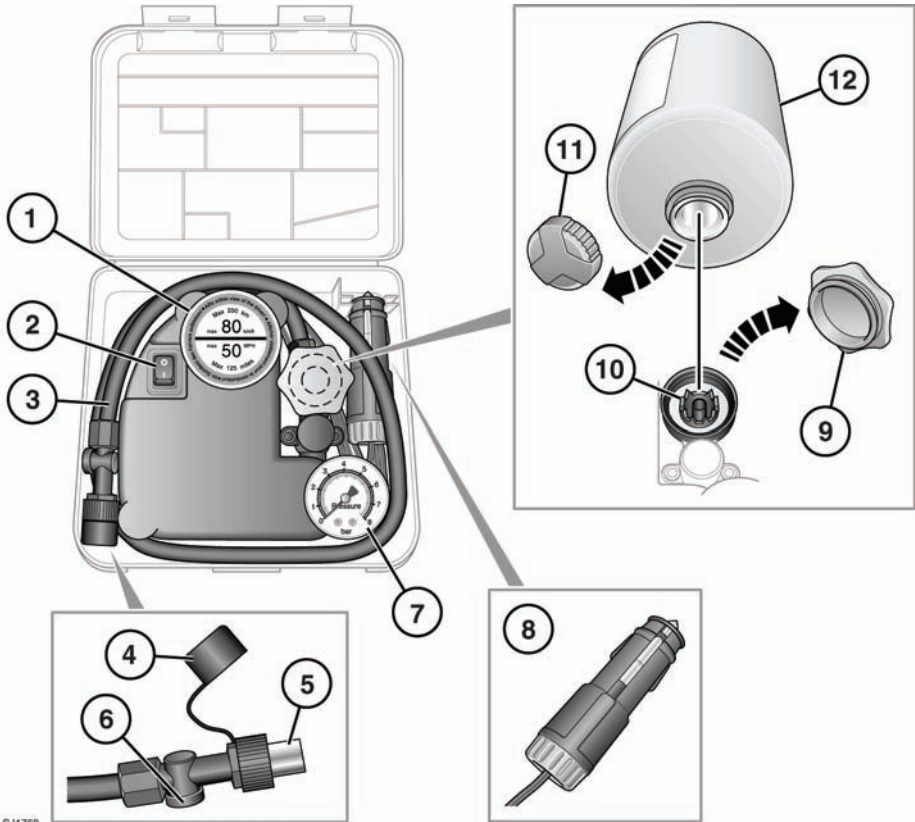

TYRE REPAIR KIT OVERVIEW

1. Maximum speed label. 80 km/h (50 mph).
2. Compressor on/off switch (1 = on, 0 = off).
3. Tyre inflation hose.
4. Inflation hose protective cap.
5. Inflation hose connector.
6. Power cable connector.
7. Tyre pressure gauge.
8. Power cable connector.

9. Sealant bottle receiver cap (orange).
10. Sealant bottle receiver.
11. Sealant bottle cap.
12. Sealant bottle.

SJ1760