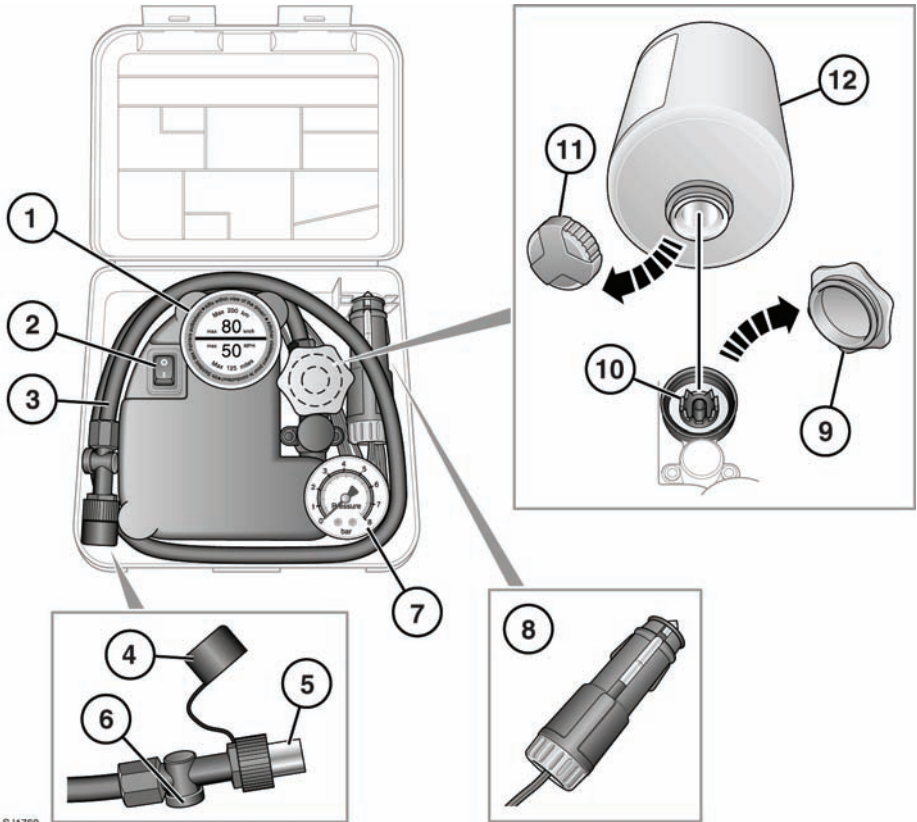

TYRE REPAIR KIT OVERVIEW

1. Maximum speed label. 80 km/h (50 mph).
2. Compressor on/off switch (1 = on, 0 = off).
3. Tyre inflation hose.
4. Inflation hose protective cap.
5. Inflation hose connector.
6. Power cable connector.
7. Tyre pressure gauge.
8. Power cable connector.

9. Sealant bottle receiver cap (orange).
10. Sealant bottle receiver.
11. Sealant bottle cap.
12. Sealant bottle.

SJ1760