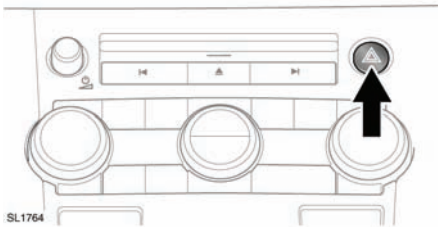

HAZARD WARNING LAMPS

Press to turn the hazard warning lamps on. Press again to turn off. When the hazard warning lamps are operating, the direction indicator warning lamps will flash in time with the hazard warning lamps.

Note: Hazard warning lamps can be used when the ignition is on or off.