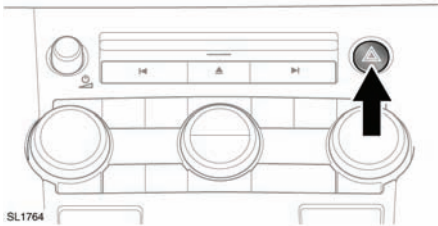

## HAZARD WARNING LAMPS

Press to turn the hazard warning lamps on. Press again to turn off. When the hazard warning lamps are operating, the direction indicator warning lamps will flash in time with the hazard warning lamps.

**Note:** Hazard warning lamps can be used when the ignition is on or off.