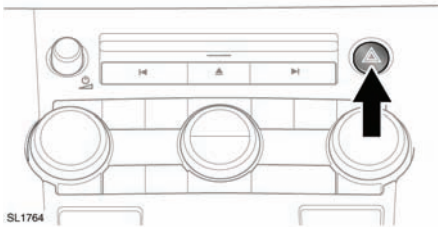

## HAZARD WARNING LAMPS

Press to turn the hazard warning lamps on. Press again to turn off. When the hazard warning lamps are operating, the direction indicator warning lamps will flash in time with the hazard warning lamps.

**Note:** Hazard warning lamps can be used when the ignition is on or off.