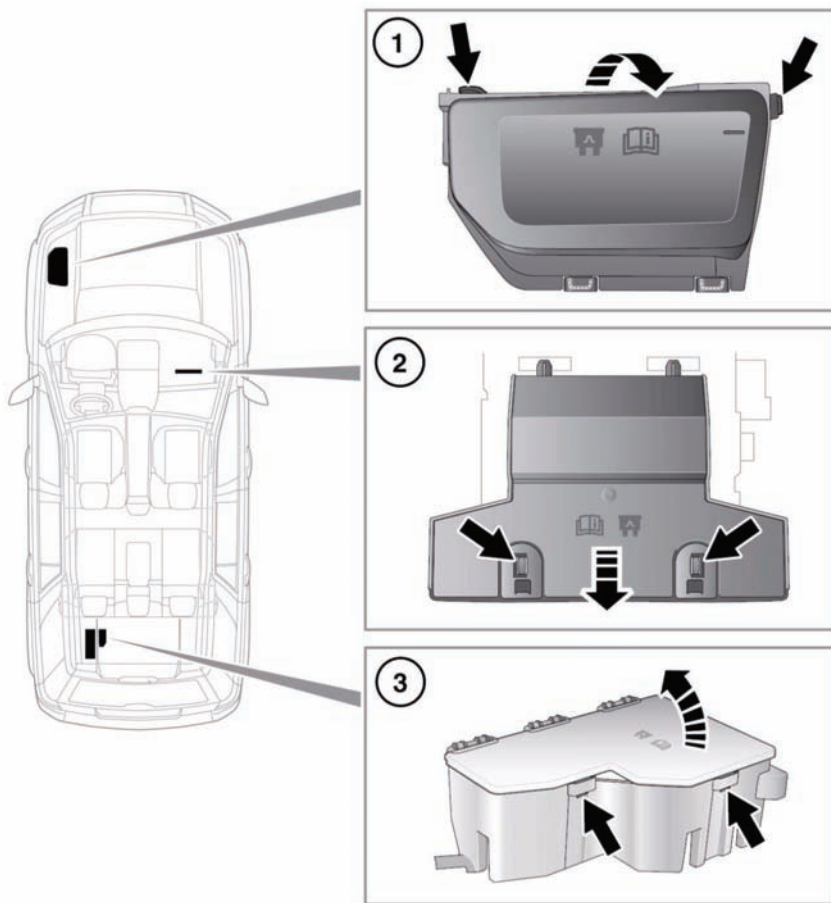

FUSE BOX LOCATIONS

E136833

1. Engine compartment fuse box.
2. Passenger compartment fuse box.
3. Luggage compartment fuse box.

The passenger compartment fuse box is accessed from the passenger footwell.

A label on the rear of the access panel shows the circuits protected and the fuse locations.

The engine compartment fuse numbers and positions are shown on the inside of the fuse box cover.

CHANGING A FUSE

Fit Land Rover approved replacement fuses of the same rating and type, or fuses of matching specification. Using an incorrect fuse, may result in damage to the vehicle's electrical system and can result in a fire.