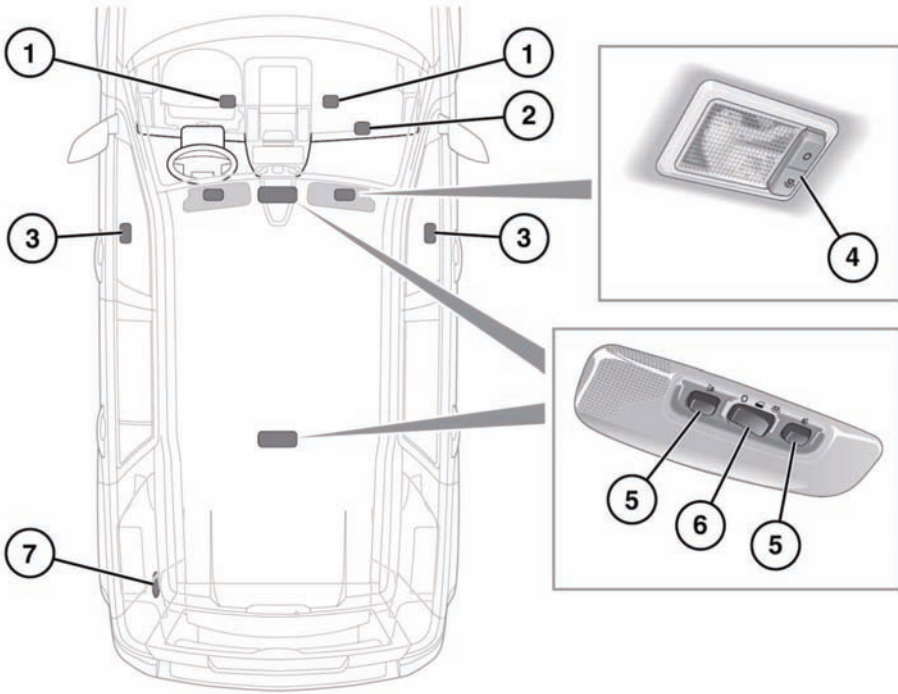

INTERIOR LIGHTS

E136715

1. Footwell lamps.
2. Glovebox lamp.
3. Puddle lamps.
4. Sun visor lamps.
5. Map light controls (on/off).
6. Main interior lamp control (on/off/Auto).
7. Luggage compartment lamp.