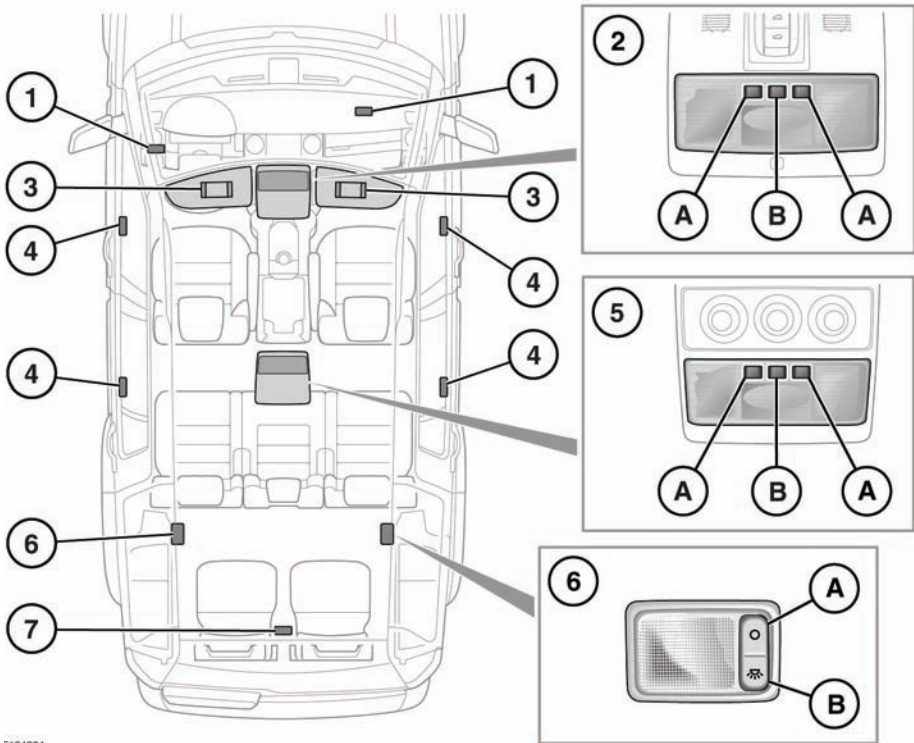

INTERIOR LIGHTS

E134834

1. Front footwell lamps: Automatically illuminate when the doors are opened.
2. Map reading/interior lamps:
 - A. Map light controls (on/off).
 - B. Main interior lamp control (on/off/Auto).
To activate or deactivate Auto mode, press and hold for longer than 3 seconds. In Auto mode the lamps will illuminate when a door is opened.
3. Vanity mirror lamps.
4. Puddle lamps: Automatically illuminate when the doors are opened.
5. Rear interior light control:
 - A. Map light controls (on/off).
 - B. Main interior lamp control (on/off/Auto).
To activate or deactivate Auto mode, press and hold for longer than 3 seconds. In Auto mode the lamps will illuminate when a door is opened.
6. Third row seating/loadspace interior lamps:
 - A. Press to turn off.
 - B. Press to turn on.
7. Loadspace lamp: Automatically illuminate when the tailgate is opened.