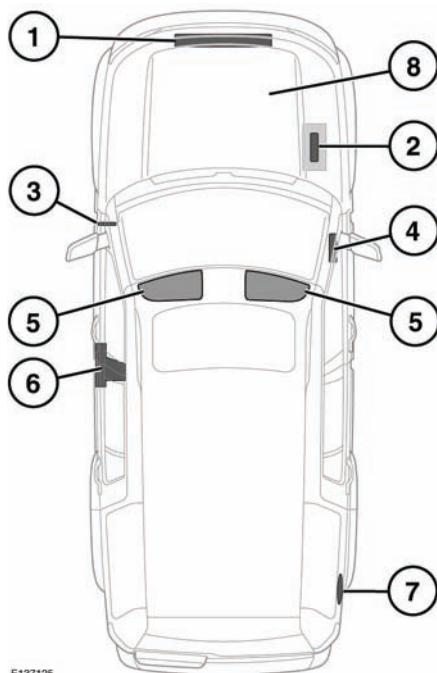

Vehicle identification

LABEL LOCATIONS

Warning labels attached to your vehicle bearing this symbol mean: Do not touch or adjust components until you have read the relevant instructions in the handbook.

Labels showing this symbol indicate that the ignition system utilizes very high voltages. Do not touch any ignition components while the starter switch is turned on.

Additional information labels may also be found at the following locations:

E137125

1. Hood locking platform - Air conditioning label

2. Top of battery - Battery warning symbols
3. Base of left-hand A pillar - Vehicle Identification Number (VIN) label.
4. Right-hand end of fascia - Passenger air bag label.
5. Sun visor - Air bag label, vehicle handling label.
6. Base of left-hand B pillar - Tire pressure label, VIN label.
7. Inside fuel filler flap - Fuel label.
8. Right side of the camshaft cover - Engine number.