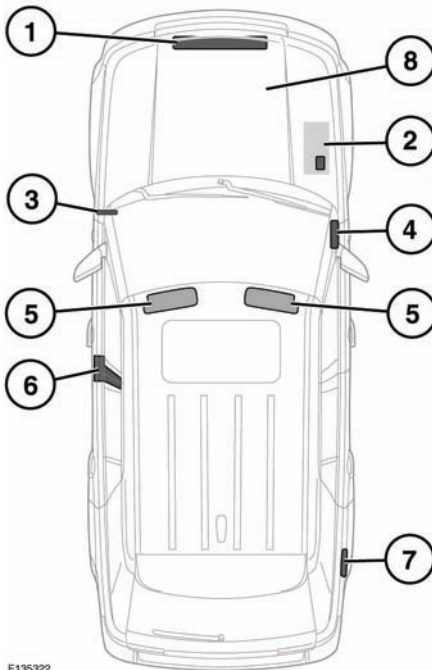

LABEL LOCATIONS

Warning labels attached to your vehicle bearing this symbol mean: Do not touch or adjust components until you have read the relevant instructions in the handbook.

Labels showing this symbol indicate that the ignition system utilizes very high voltages. Do not touch any ignition components while the starter switch is turned on.

Additional information labels may also be found at the following locations:

E135322

1. Hood locking platform - Air conditioning label

2. Top of battery - Battery warning symbols
3. Base of left-hand A pillar - Vehicle Identification Number (VIN) plate.
4. Right-hand end of fascia - Passenger air bag label.
5. Sun visor - Air bag label, vehicle handling label.
6. Base of left-hand B pillar - Tire pressure label, VIN plate.
7. Inside fuel filler flap - Fuel label.
8. Right-hand side of camshaft cover - Engine number.