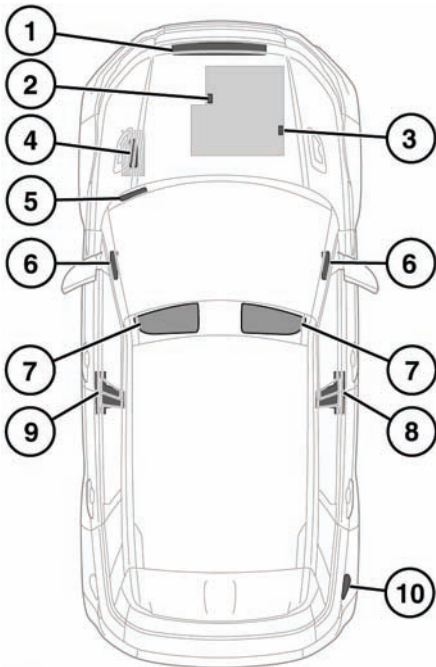

LABEL LOCATIONS

Warning labels attached to your vehicle bearing this symbol mean: Do not touch or adjust components until you have read the relevant instructions in the handbook.

Labels showing this symbol indicate that the ignition system utilizes very high voltages. Do not touch any ignition components while the starter switch is turned on.

Additional information labels may also be found at the following locations:

SL1903

1. Hood locking platform - Air conditioning label.

2. Engine identification information. Stamped into engine mounting flange.
3. Engine information label. Top right side of engine cover.
4. Top of battery - Battery warning symbols.
5. The VIN (Vehicle Identification Number) is stamped on a plate which is visible through the lowest part of the left side of the windshield.

Note: If you need to communicate with a Retailer, you may be asked to quote the VIN number.

6. End of facia (passenger side) - Passenger air bag label.
7. Sun visor - Air bag label, vehicle handling label.
8. Base of right-hand B pillar - Tire pressure label, Air bag warning label.
9. Left-hand B pillar - VIN plate.
10. Inside gas filler flap - Fuel specification label.