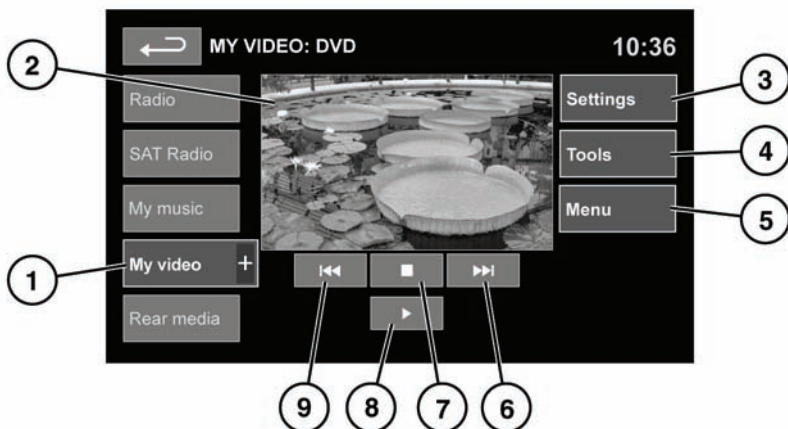

DVD/VIDEO MEDIA CONTROLS

SL1974

⚠ WARNING

Do not adjust the touch screen controls, or allow the system to distract the driver, while the vehicle is moving. Driver distraction can lead to accidents, causing serious injury or death.

See **104, TOUCH SCREEN OVERVIEW.**

1. My video

- Touch the + icon to view and select DVD or other forms of video media (**CD/USB**), provided the relevant media is present. The selected option will be displayed.

Note: After 5 seconds without use, the My video menu will close.

1. #### **2. Preview screen for video media information:** Touch to select full screen mode.

Briefly touch the screen again to view the controls at any time.

To return to preview mode, touch and hold the full screen view.

1. #### **3. Settings.** Depending on the video media specification, there are 2 sub-menus within settings: **Options** and **VOD** (Video On Demand).

VOD allows playing of DivX VOD content from a video media. The eight digit registration code will be displayed when the VOD soft key is touched.

The player must also be registered with DivX. See DivX information **113, LICENSING.**

1. #### **4. Tools.** The following options can be selected:

- **GOTO.**
  The GOTO menu allows you to access specific parts of the video, by **Chapter** or **Title number.**
- **Subtitles.**
- **Angle.**
- **Audio.**

1. #### **5. Menu.** Select to view the video media menu. On some screens this may be replaced by a **Browse** soft key.