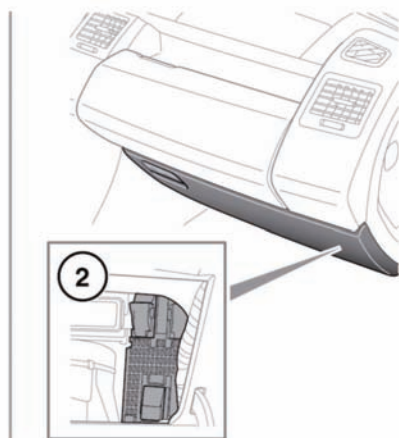

FUSE BOX LOCATIONS

E135171

1. Engine compartment fuse box.
2. Passenger compartment fuse box.

To access the passenger compartment fuse box, open the glovebox, pinch the top of the support stays and lower the glovebox into the footwell.

A label on the rear of the glovebox shows the circuits protected and the fuse locations.

The engine compartment fuse numbers and positions are shown on the inside of the fuse box cover.

Note: Land Rover recommend that relays should only be replaced by qualified persons. Always switch off the ignition, and the affected electrical circuit, before replacing a fuse.