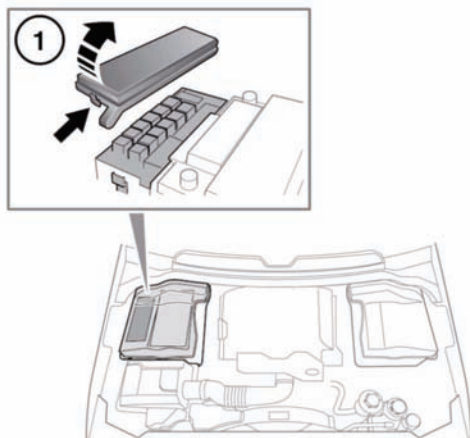

FUSE BOX LOCATIONS

E135171

1. Engine compartment fuse box.
2. Passenger compartment fuse box.

To access the passenger compartment fuse box, open the glovebox, pinch the top of the support stays and lower the glovebox into the footwell.

A label on the rear of the glovebox shows the circuits protected and the fuse locations.

The engine compartment fuse numbers and positions are shown on the inside of the fuse box cover.

Note: Land Rover recommend that relays should only be replaced by qualified persons. Always switch off the ignition, and the affected electrical circuit, before replacing a fuse.