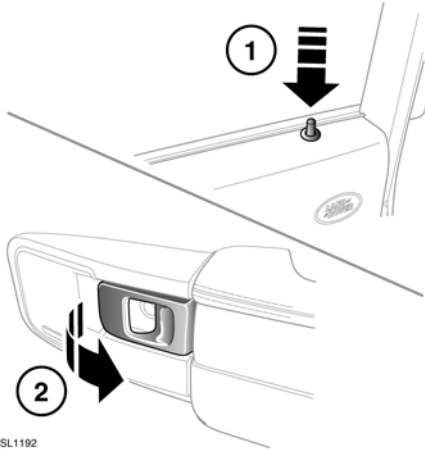

DOOR BUTTONS AND LEVERS

SL1192

1. Press the button on the selected door to lock the door.
2. Pull the lever once to unlock the door; pull once more to open the door.

Note: If the vehicle was locked using the Smart Key, operating the interior door release lever will only unlock the door. If the door is opened the alarm will sound.

MASTER LOCKING SWITCH

SL1615

Press to lock or unlock all doors and luggage compartment.