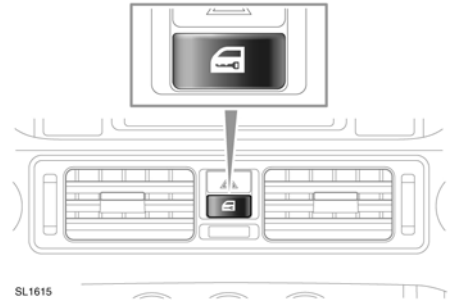

DOOR BUTTONS AND LEVERS

SL1192

1. Press the button on the selected door to lock the door.
2. Pull the lever once to unlock the door; pull once more to open the door.

Note: If the vehicle was locked using the Smart Key, operating the interior door release lever will only unlock the door. If the door is opened the alarm will sound.

MASTER LOCKING SWITCH

SL1615

Press to lock or unlock all doors and luggage compartment.