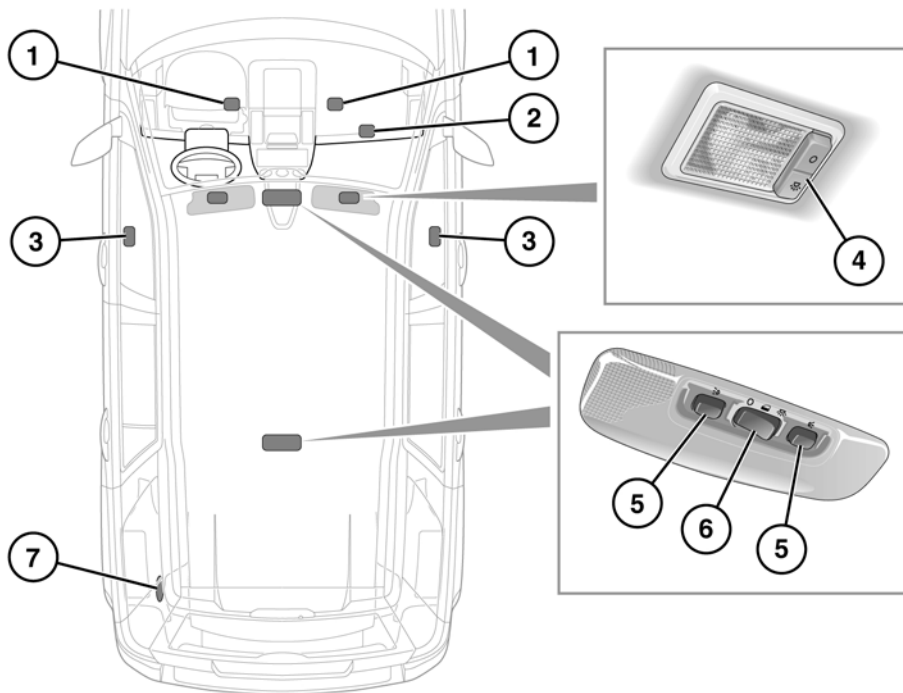

INTERIOR LAMPS

SJ1014

1. Footwell lamps
2. Glovebox lamp
3. Puddle lamps
4. Sun visor lamps.
5. Map light controls (on/off).
6. Main interior lamp control (on/off/Auto).