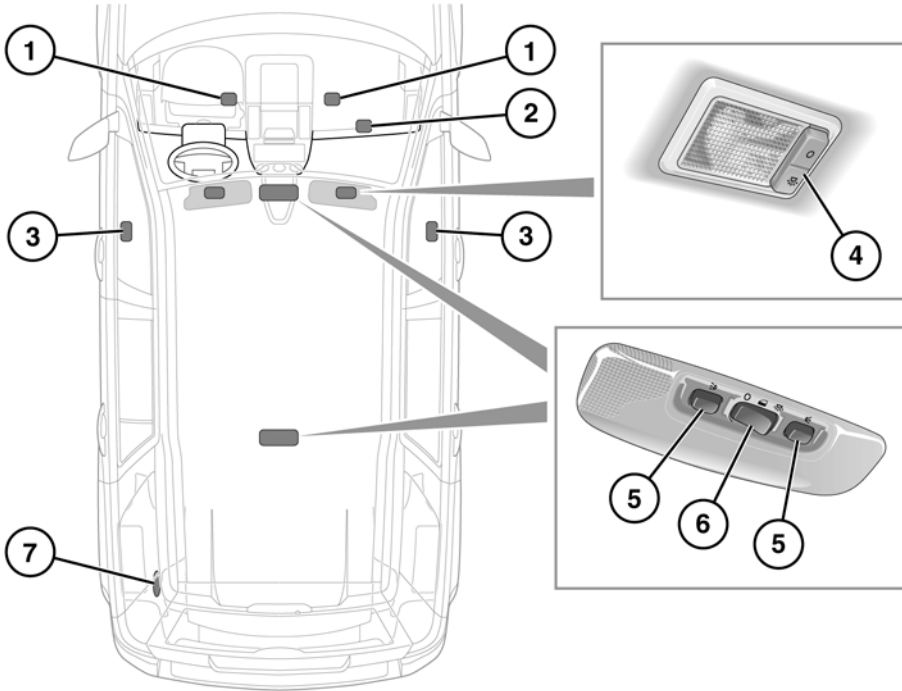

INTERIOR LAMPS

SJ1014

1. Footwell lamps
2. Glovebox lamp
3. Puddle lamps
4. Sun visor lamps.
5. Map light controls (on/off).
6. Main interior lamp control (on/off/Auto).