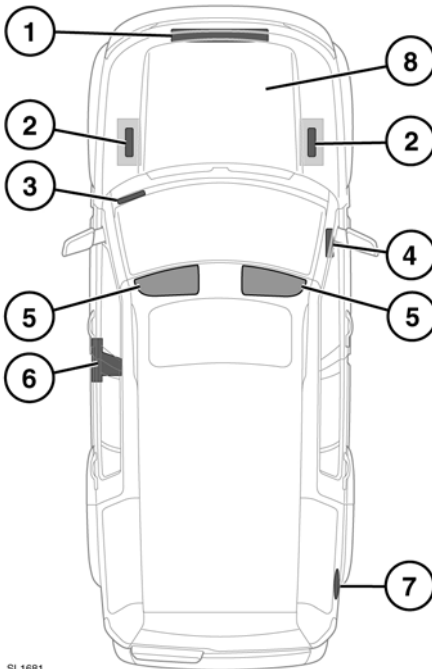

LABEL LOCATIONS

Warning labels attached to your vehicle bearing this symbol mean: Do not touch or adjust components until you have read the relevant instructions in the handbook.

Labels showing this symbol indicate that the ignition system utilizes very high voltages. Do not touch any ignition components while the starter switch is turned on.

Additional information labels may also be found at the following locations:

SL1681

1. Hood locking platform - Air conditioning label
2. Top of battery - Battery warning symbols

3. The VIN is stamped on a plate which is visible through the lowest part of the left side of the windshield.

Note: If you need to communicate with a Land Rover Retailer/Authorized Repairer, you may be asked to quote the VIN number.

4. End of fascia (passenger side) - Passenger air bag label.
5. Sun visor - Air bag label, vehicle handling label.
6. Base of left-hand B pillar - Tire pressure label, Vehicle Identification Number plate.
7. Inside fuel filler flap - Fuel label.
8. Engine number: Located on the right side of the camshaft cover.