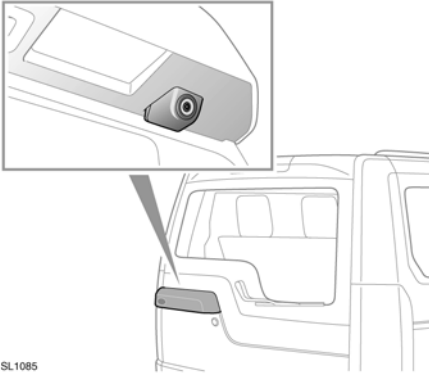

REAR VIEW CAMERA SYSTEM

WARNING: It remains the driver's responsibility to detect obstacles and estimate the vehicle's distance from them when reversing.

SL 1085

When reverse gear is selected, the screen automatically displays a wide angle, color image from the rear of your vehicle.

The rear view camera system provides a rear view image to assist in reversing the vehicle. Overlaid on the image are reversing guidelines.

CAUTION: Some overhanging objects or barriers which could cause damage to the vehicle, may not be detected by the camera.

Note: A return icon is displayed in the bottom right hand corner of the touch screen. Touch this to revert to the previously viewed screen.

Rear view camera display on the touch screen will discontinue when either of the following apply: