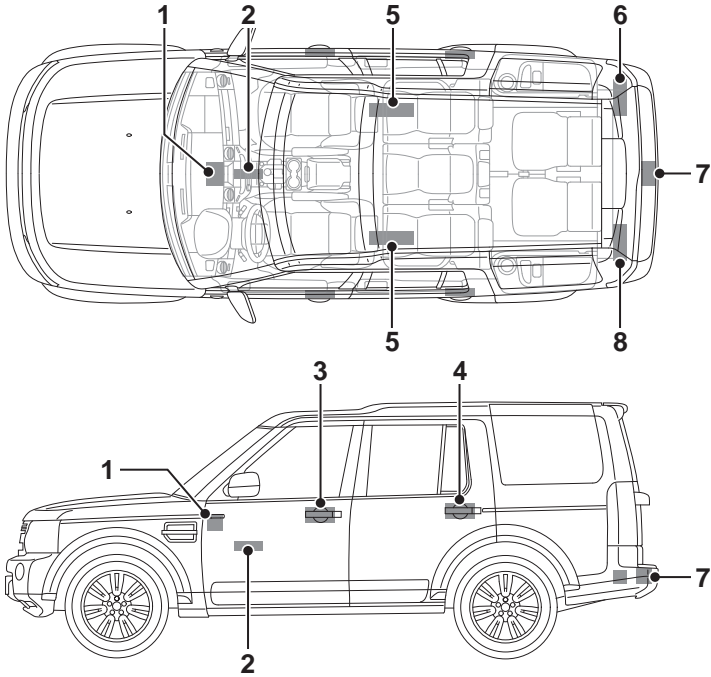

Locks

SMART KEY SYSTEM TRANSMITTERS

LAN2381

1. Cabin front transmitter
2. Keyless start module
3. Front exterior door handle transmitters
4. Rear exterior door handle transmitters
5. Cabin headlining transmitter
6. Right-hand side loadspace transmitter
7. Luggage compartment exterior transmitter
8. Left-hand side loadspace transmitter

WARNING

Any person fitted with an implanted medical device should ensure that the device is kept at a distance of at least 22 cm (8.7 inches) away from any transmitter mounted in the vehicle. This is to avoid any possibility of interference between the system and device.