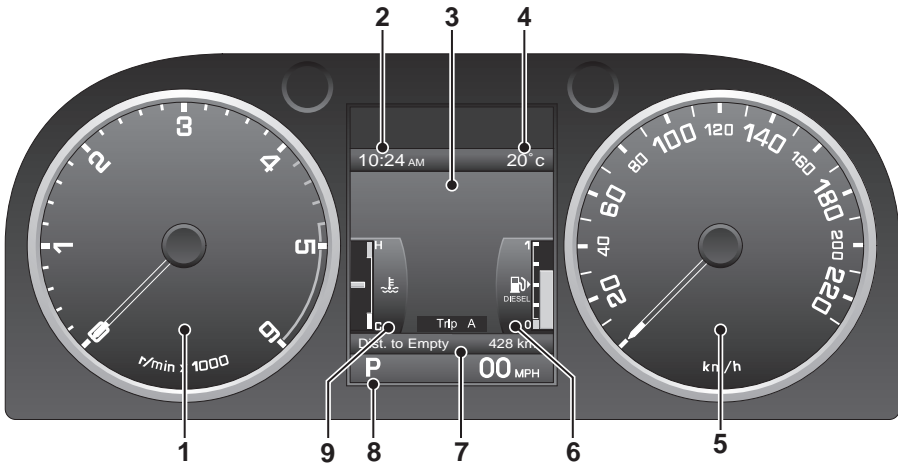

Instruments

INSTRUMENT PANEL OVERVIEW

LAN2168

1. Tachometer
2. Clock
3. Message centre
4. External temperature
5. Speedometer
6. Fuel gauge
7. Total distance (odometer) and trip recorder
8. Gear selector position display
9. Temperature gauge