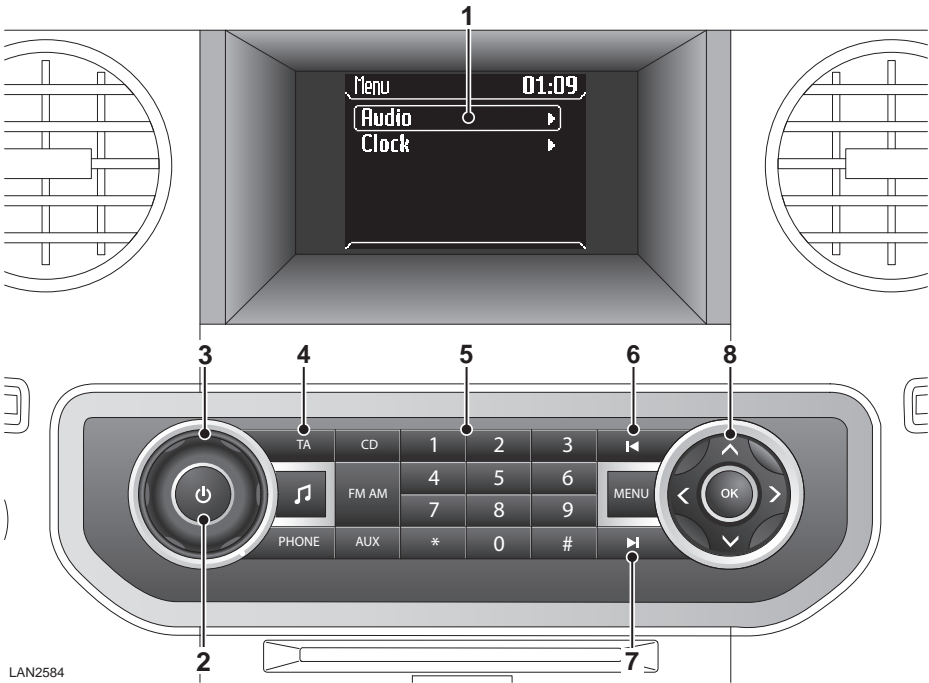

Radio (standard)

RADIO CONTROLS

1. Audio settings
2. Audio on/off
3. Volume
4. Traffic announcement
5. Presets
6. Seek down
7. Seek up
8. Scroll up down (menu control)