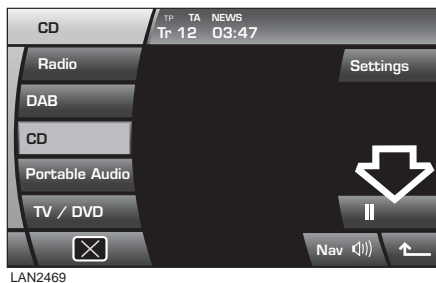

Compact disc player (touch screen)

TRACK SELECTION

COMPACT DISC PAUSE

Select **II** to pause the current track. While play is paused, the icon will be highlighted, select it again to resume playback.

Note: If the volume is turned down to zero, CD playback is automatically paused. Play resumes when the volume is increased.

Tr 12 - Track number of the track being played.

03:47 - Track elapsed play time from start of track.

You can move to the next or previous CD track, using the seek buttons either on the fascia or on the steering wheel.

Briefly touch the seek buttons to move to the previous or next track.

Touch and hold (two seconds) to play rapidly back through one or more tracks (review) or rapidly forward through one or more tracks (cue).

Normal playback resumes when the seek button is released.