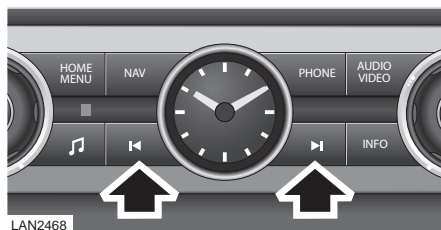

Compact disc player (touch screen)

TRACK SELECTION

COMPACT DISC PAUSE

Select **II** to pause the current track. While play is paused, the icon will be highlighted, select it again to resume playback.

Note: If the volume is turned down to zero, CD playback is automatically paused. Play resumes when the volume is increased.

Tr 12 - Track number of the track being played.

03:47 - Track elapsed play time from start of track.

You can move to the next or previous CD track, using the seek buttons either on the fascia or on the steering wheel.

Briefly touch the seek buttons to move to the previous or next track.

Touch and hold (two seconds) to play rapidly back through one or more tracks (review) or rapidly forward through one or more tracks (cue).