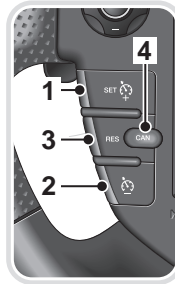

## VOICE CONTROL

LAN2182

To activate voice control:

- Briefly pull the control. An audible alert will be heard, and **LISTENING** will be displayed on the main message centre. The system is now waiting for a voice command.

## CRUISE CONTROL

Cruise control is operated via the switches on the steering wheel. See **PRINCIPLE OF OPERATION** (page 158).

LAN2183

1. Set or increase the speed
2. Decrease the speed
3. Resume set speed
4. Cancels without erasing the memorised speed