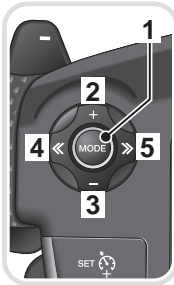

# Steering wheel

## AUDIO CONTROL

LAN2181

1. Mode select.
2. Volume up.
3. Volume down.
4. Search down.
5. Search up.

## CRUISE CONTROL

Cruise control is operated via the switches on the steering wheel. See **PRINCIPLE OF OPERATION** (page 158).

LAN2183

1. Set or increase the speed
2. Decrease the speed
3. Resume set speed
4. Cancels without erasing the memorised speed